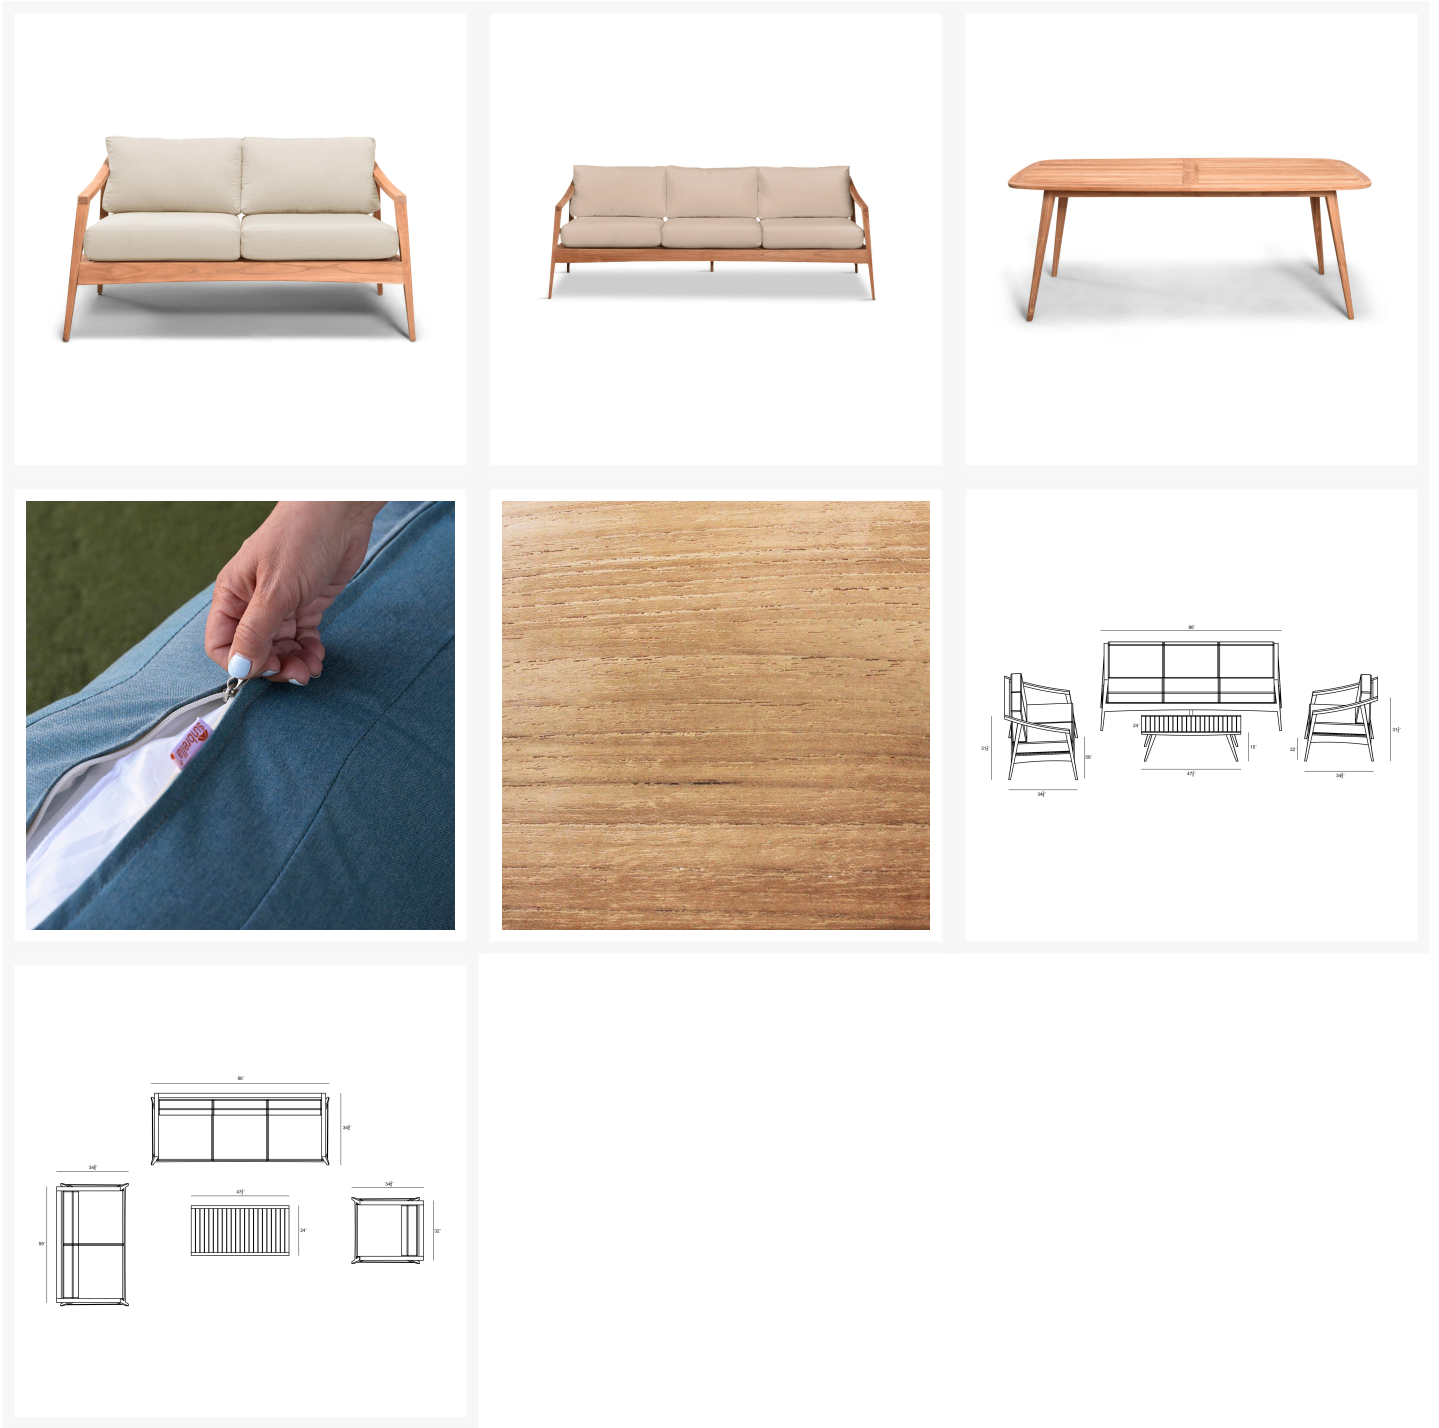

HARMONIA LIVING

Tango 4 Piece Sofa Loveseat Set HL-TAN-TK-4SLSS

Product Images

Description

The Tango 4 Piece Sofa Loveseat Set by Harmonia Living is beautifully constructed and features a stylish Mid-Century Modern look that is both classic and timeless. The warm natural wood finish creates a soothing and relaxing environment, adding a contemporary flair to your outdoor living space. The distinctive angled legs and simple design also works well inside contemporary or traditional homes. Each Tango piece is made to compliment the next, creating a complete outdoor experience.

Includes

- 1x Tango Club Chair HL-TAN-TK-CC
- 1x Tango Sofa HL-TAN-TK-S

- 1x Tango Loveseat HL-TAN-TK-LS
- 1x Tango Coffee Table HL-TAN-TK-CT

Dimensions

- Tango Club Chair: 32L x 34.75W x 31.5H (25 lbs.)
 - Frame Height: 24.25
 - Seat Height (No Cushion): 13
 - Seat Height (With Cushion): 18
 - Back Height: 13
 - Arm Height: 24.25
- Tango Sofa: 86L x 34.75W x 31.5H (65 lbs.)
 - Frame Height: 24.25
 - Seat Height (No Cushion): 13
 - Seat Height (With Cushion): 18
 - Back Height: 13
 - Arm Height: 24.25
- Tango Loveseat: 59L x 34.5W x 31.5H (55 lbs.)
 - Frame Height: 24.25
 - Seat Height (No Cushion): 13
 - Seat Height (With Cushion): 18
 - Back Height: 13
 - Arm Height: 24.25
- Tango Coffee Table: 47.5L x 24W x 15H (35 lbs.)
 - Frame Height: 15

free of mercury, lead, and other heavy metals to protect the planet as well as the health of you and your loved ones.

- Thick 4.5" foam seat cushion inserts plus additional layers of 1" of quick-drying Dacron on the top and bottom to help wick away moisture. This combination of layers creates the "Goldilocks" of cushions, firm enough to avoid bottoming out but soft enough for comfort.
- Back cushions are filled with 100% polyester fill fibers for a cloud-like back rest. The insert is sewn shut in a mesh incasing to keep the filling clean and easy to unstuff.
- Cushion ties are sewn to the back of each seat cushion to secure them in place to the frame.