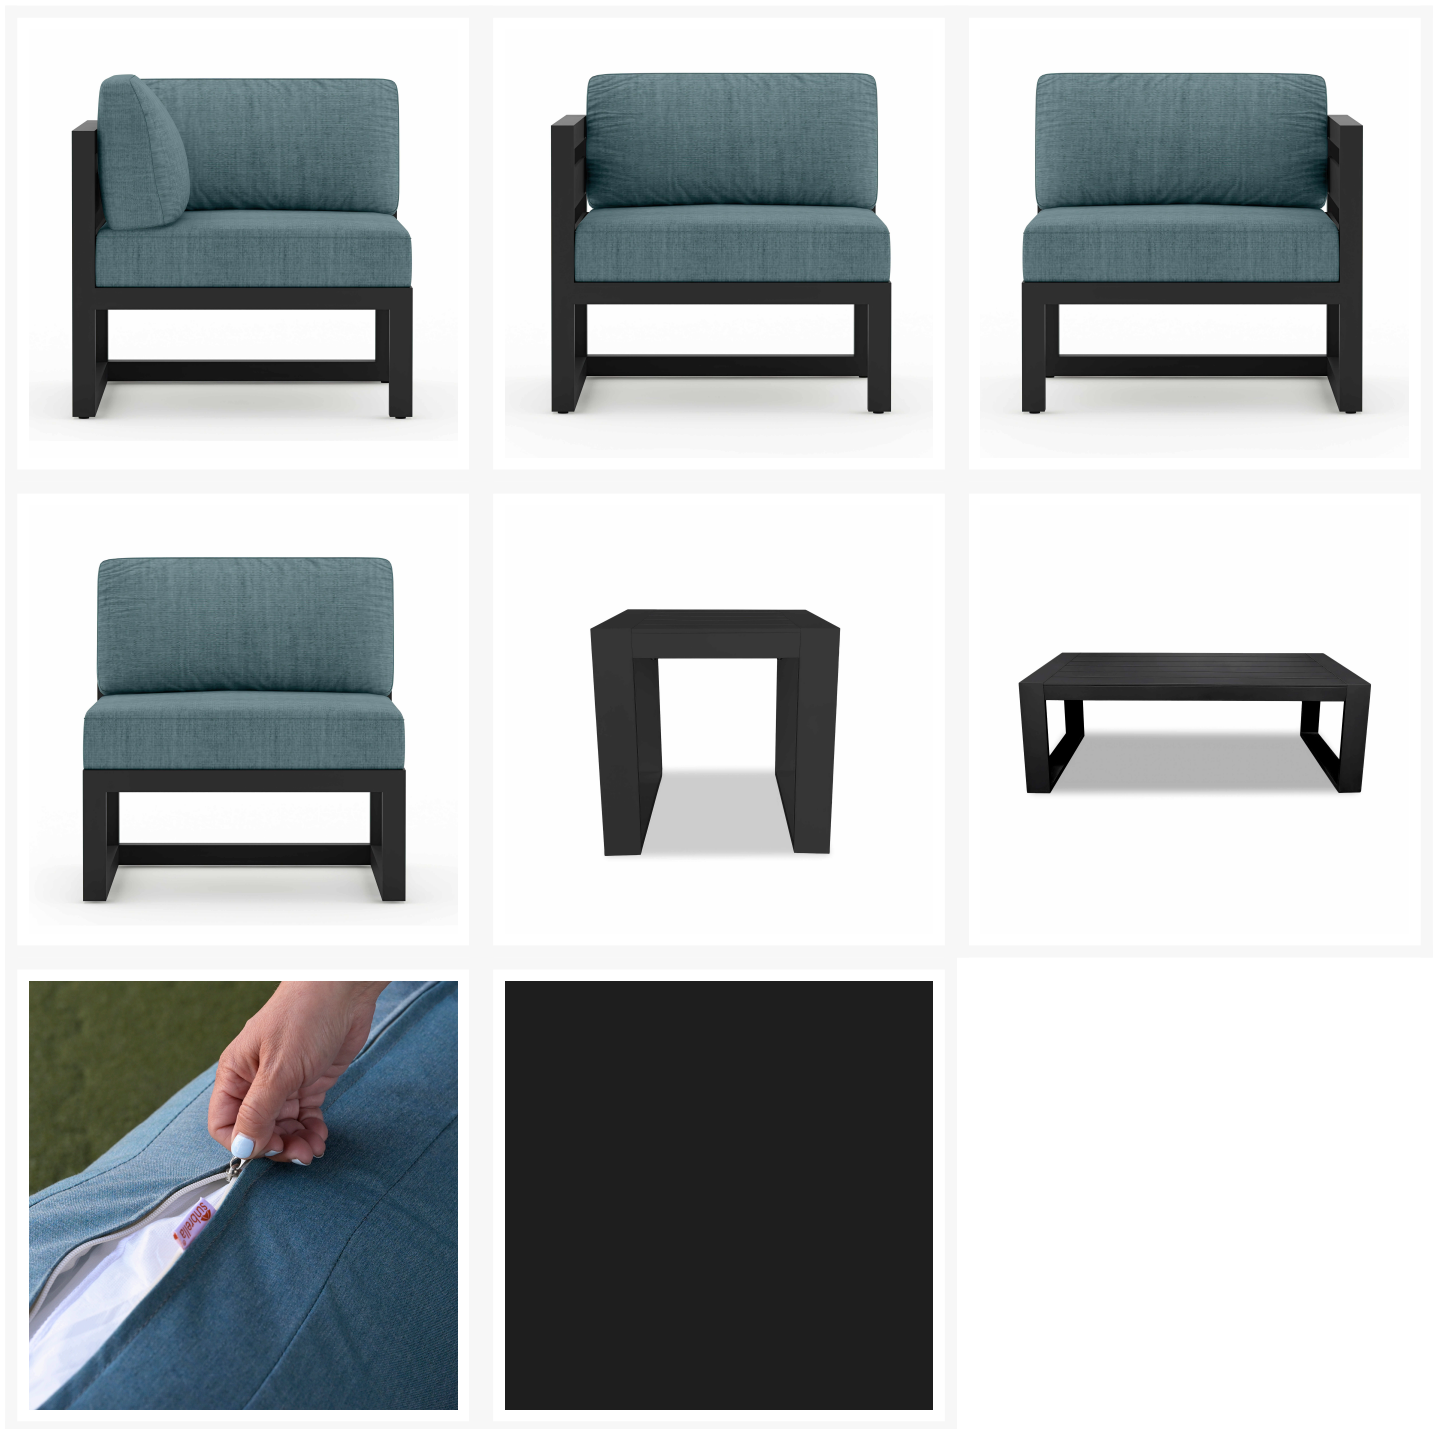

HARMONIA LIVING

Avion 8 Piece Sectional Set - Black HL-AVN-BK-8SEC

Product Images

Description

An inspired blend of Midcentury Modernism and contemporary lines, the 8 Piece Avion Sectional Set by Harmonia Living brings artful design to your outdoor space. The hallmarks of the collection include durable aluminum metalwork, a sleek silhouette, and extra-spacious deep seating. Stain-resistant Sunbrella® fabric cushions and weather-resistant powder-coated frames make Avion as sensible as it is stylish. If you wish to order this set through Harmonia Living's Quick Ship program, make sure to select a Quick Ship (QS) fabric before checkout! All cushions are made in the USA from Sunbrella, Outdura, and Revolution performance fabrics which carry a 5 year fade warranty.

Includes

- 3x Avion Corner Section - Black HL-AVN-BK-CS
- 2x Avion Middle - Black HL-AVN-BK-MS
- 1x Avion Club Chair - Black HL-AVN-BK-CC
- 1x Portal Coffee Table - Black HL-PORT-BK-CT
- 1x Portal End Table - Black HL-PORT-BK-ET

Dimensions

- Avion Corner Section : 32L x 32W x 33H (37 lbs.)
 - Frame Height: 26.75
 - Seat Height (No Cushion): 12.25
 - Seat Height (With Cushion): 17.25
 - Back Height: 15.75
 - Arm Height: 26.75
- Avion Middle : 30L x 32W x 33H (32 lbs.)
 - Frame Height: 26.75
 - Seat Height (No Cushion): 12.25
 - Seat Height (With Cushion): 17.25
 - Back Height: 15.75
 - Arm Height: 26.75
- Avion Club Chair : 30.75L x 32W x 33H (34 lbs.)
 - Frame Height: 26.75
 - Seat Height (No Cushion): 12.25
 - Seat Height (With Cushion): 17.25
 - Back Height: 15.75
 - Arm Height: 26.75
- Portal Coffee Table : 45.25L x 25.5W x 15.75H (23 lbs.)
 - Frame Height: 15.75
- Portal End Table : 19.5L x 19.5W x 19.75H (14 lbs.)
 - Frame Height: 19.75