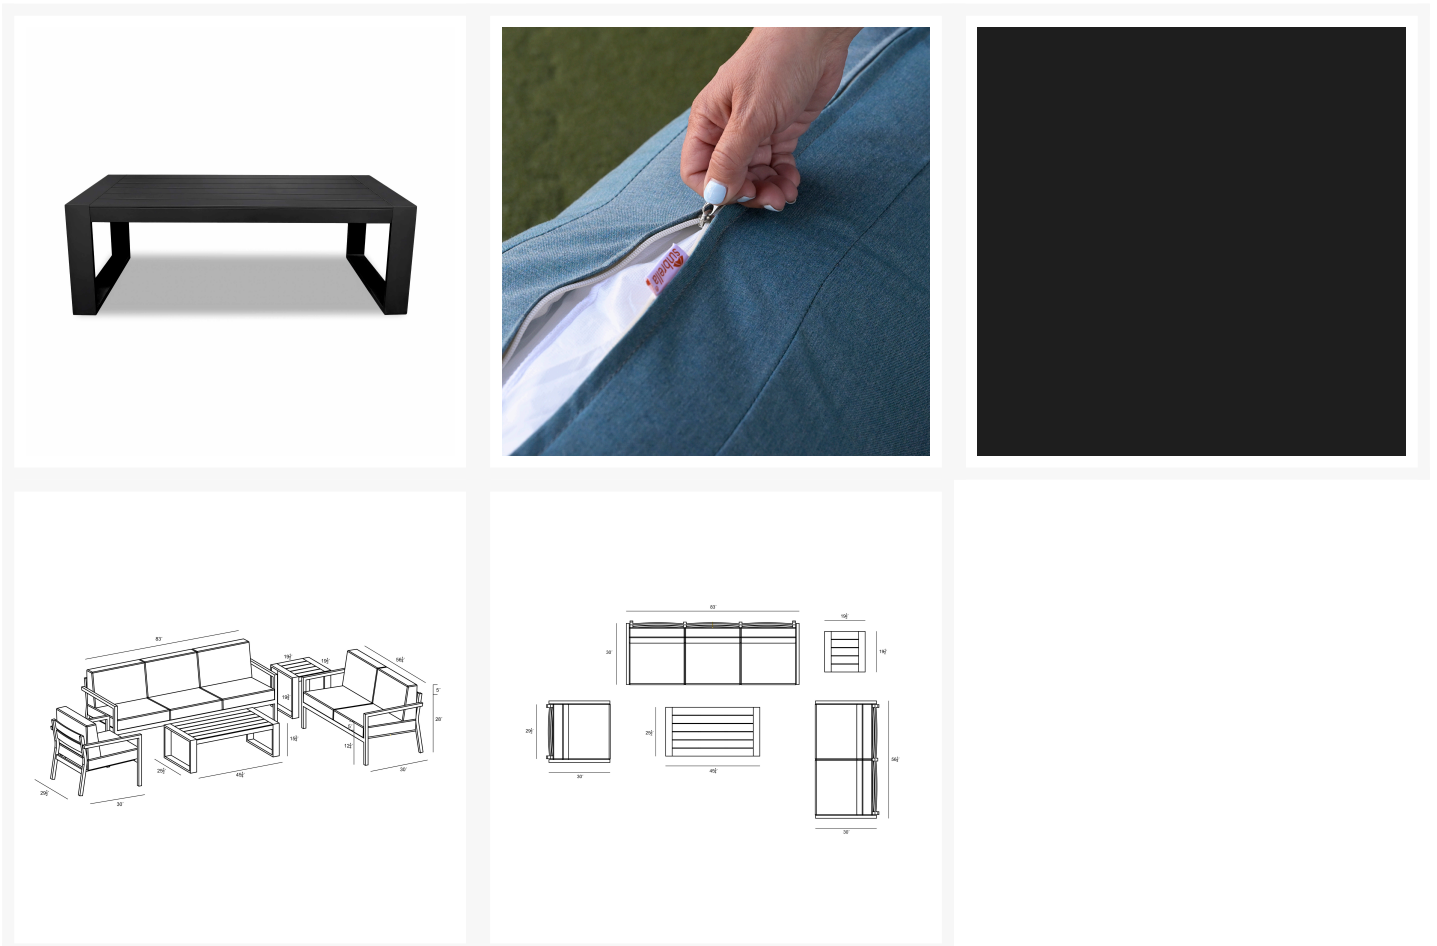

# HARMONIA LIVING

Pacifica 5 Piece Sofa Set - Black HL-PAC-BK-5SS

## Description

The Pacifica 5 Piece Sofa Set by Harmonia Living will bring refinement and relaxation to your favorite outdoor space. Enjoy the simple elegance of its plush cushions, gentle angles and minimalist design, perfect for patios both large and small. Its sturdy aluminum frames and fade resistant cushions are made to endure in any outdoor setting, rain or shine. Surround this set with light, natural decor for a zen vibe, or pair it with dark, bold decor to make more of a statement. This set comes with 1 Sofa, 1 Loveseat, 1 Club Chair, 1 Portal Rectangular Coffee Table and 1 Portal Square End Table, perfect for your patio or outdoor lounge.

## Includes

- 1x Pacifica Sofa - Black HL-PAC-BK-S
- 1x Pacifica Loveseat - Black HL-PAC-BK-LS
- 1x Pacifica Club Chair - Black HL-PAC-BK-CC
- 1x Portal Coffee Table - Black HL-PORT-BK-CT
- 1x Portal End Table - Black HL-PORT-BK-ET

## Dimensions

- Pacifica Sofa : 83L x 30W x 33.5H (76 lbs.)
  - Frame Height: 27.75
  - Seat Height (No Cushion): 12.75
  - Seat Height (With Cushion): 17.25
  - Back Height: 14.5

- Arm Height: 24.5
- Pacifica Loveseat : 56.25L x 30W x 33.5H (53 lbs.)
  - Frame Height: 27.75
  - Seat Height (No Cushion): 12.75
  - Seat Height (With Cushion): 17.25
  - Back Height: 14.5
  - Arm Height: 24.5
- Pacifica Club Chair : 29.5L x 30W x 33.5H (26 lbs.)
  - Frame Height: 27.75
  - Seat Height (No Cushion): 12.75
  - Seat Height (With Cushion): 17.25
  - Back Height: 14.5
  - Arm Height: 24.5
- Portal Coffee Table : 45.25L x 25.5W x 15.75H (23 lbs.)
  - Frame Height: 15.75
- Portal End Table : 19.5L x 19.5W x 19.75H (14 lbs.)
  - Frame Height: 19.75