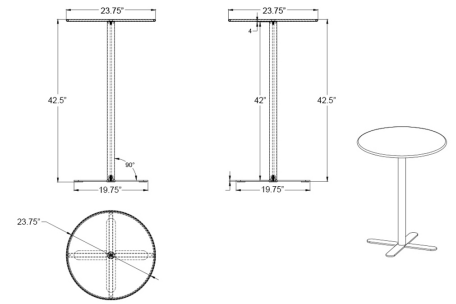

HARMONIA
LIVING

Betty Bistro Bar Table - CUSTOM HL-BET-2BT-CUSTOM

Product Images

Description

The simplicity of modern design makes the Betty Bistro Bar Table by Harmonia Living a sharp choice for patio drinks and dining. Versatile enough for use outdoors or in, durable enough for home or public space, Betty will be the center of the party. Surround Betty with a few of our Frank Bar Chairs to elevate the setting with Midcentury Modern class.

Includes

- 1x Betty 24" Round Bar Table (HL-BET-2BT)

Dimensions

- Betty 24" Round Bar Table: 23.75"L x 23.75"W x 42.5"H (24 lbs.)
- Frame Height: 42.5"
- Under Table Height: 42"

Features

- Electrophoretically Deposited Primer (EDP) undercoat and top layer powder coat add extra durability, style and corrosion resistance.
- Commercial grade construction intended for regular indoor or outdoor use.
- Made for both indoor and outdoor use.