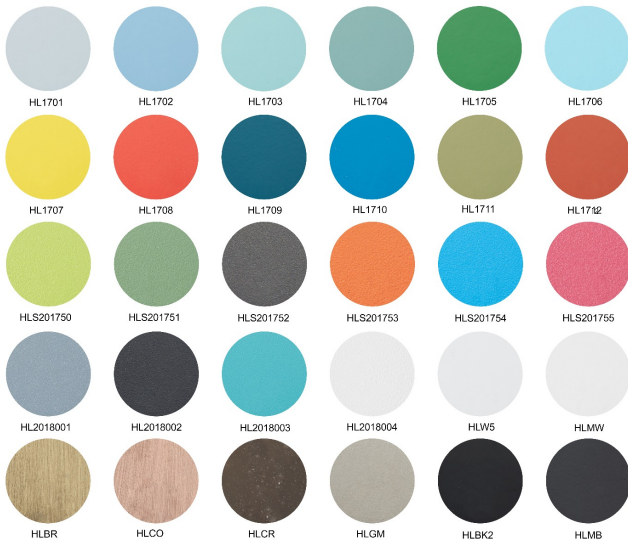

HARMONIA
LIVING

Betty Bistro Table - CUSTOM HL-BET-2DT-CUSTOM

Product Images

Description

The simplicity of modern design makes the Betty Bistro Table by Harmonia Living a sharp choice for patio drinks and dining. Versatile enough for use outdoors or in, durable enough for home or public space, Betty will be the center of the party. Surround Betty with a few of our Frank Dining Chairs to elevate the setting with Midcentury Modern class.

Includes

- 1x Betty 24" Round Dining Table (HL-BET-2DT)

Dimensions

- Betty 24" Round Dining Table: 23.75"L x 23.75"W x 29.5"H (22 lbs.)
- Frame Height: 29.5"
- Under Table Height: 29"

Features

- Electrophoretically Deposited Primer (EDP) undercoat and top layer powder coat add extra durability, style and corrosion resistance.
- Commercial grade construction intended for regular indoor or outdoor use.
- Made for both indoor and outdoor use.