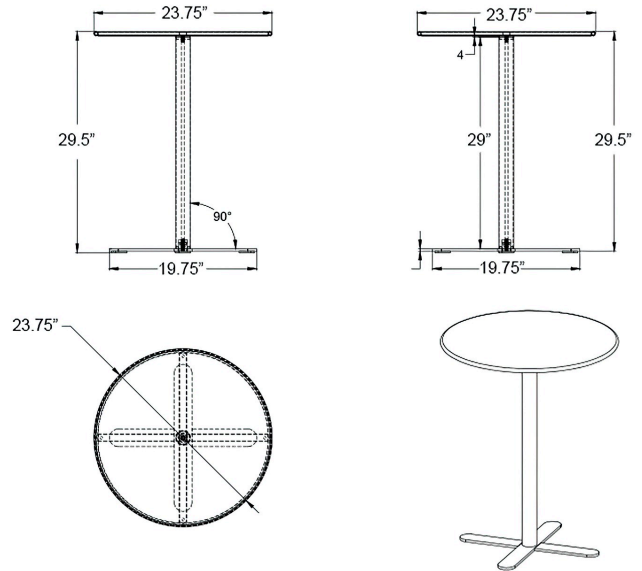

HARMONIA
LIVING

Betty Bistro Table - CUSTOM HL-BET-2DT-CUSTOM

Product Images

Description

The simplicity of modern design makes the Betty Bistro Table by Harmonia Living a sharp choice for patio drinks and dining. Versatile enough for use outdoors or in, durable enough for home or public space, Betty will be the center of the party. Surround Betty with a few of our Frank Dining Chairs to elevate the setting with Midcentury Modern class.

Includes

- 1x Betty 24" Round Dining Table (HL-BET-2DT)

Dimensions

- Betty 24" Round Dining Table: 23.75"L x 23.75"W x 29.5"H (22 lbs.)
- Frame Height: 29.5"
- Under Table Height: 29"

Features

- Electrophoretically Deposited Primer (EDP) undercoat and top layer powder coat add extra durability, style and corrosion resistance.
- Commercial grade construction intended for regular indoor or outdoor use.
- Made for both indoor and outdoor use.