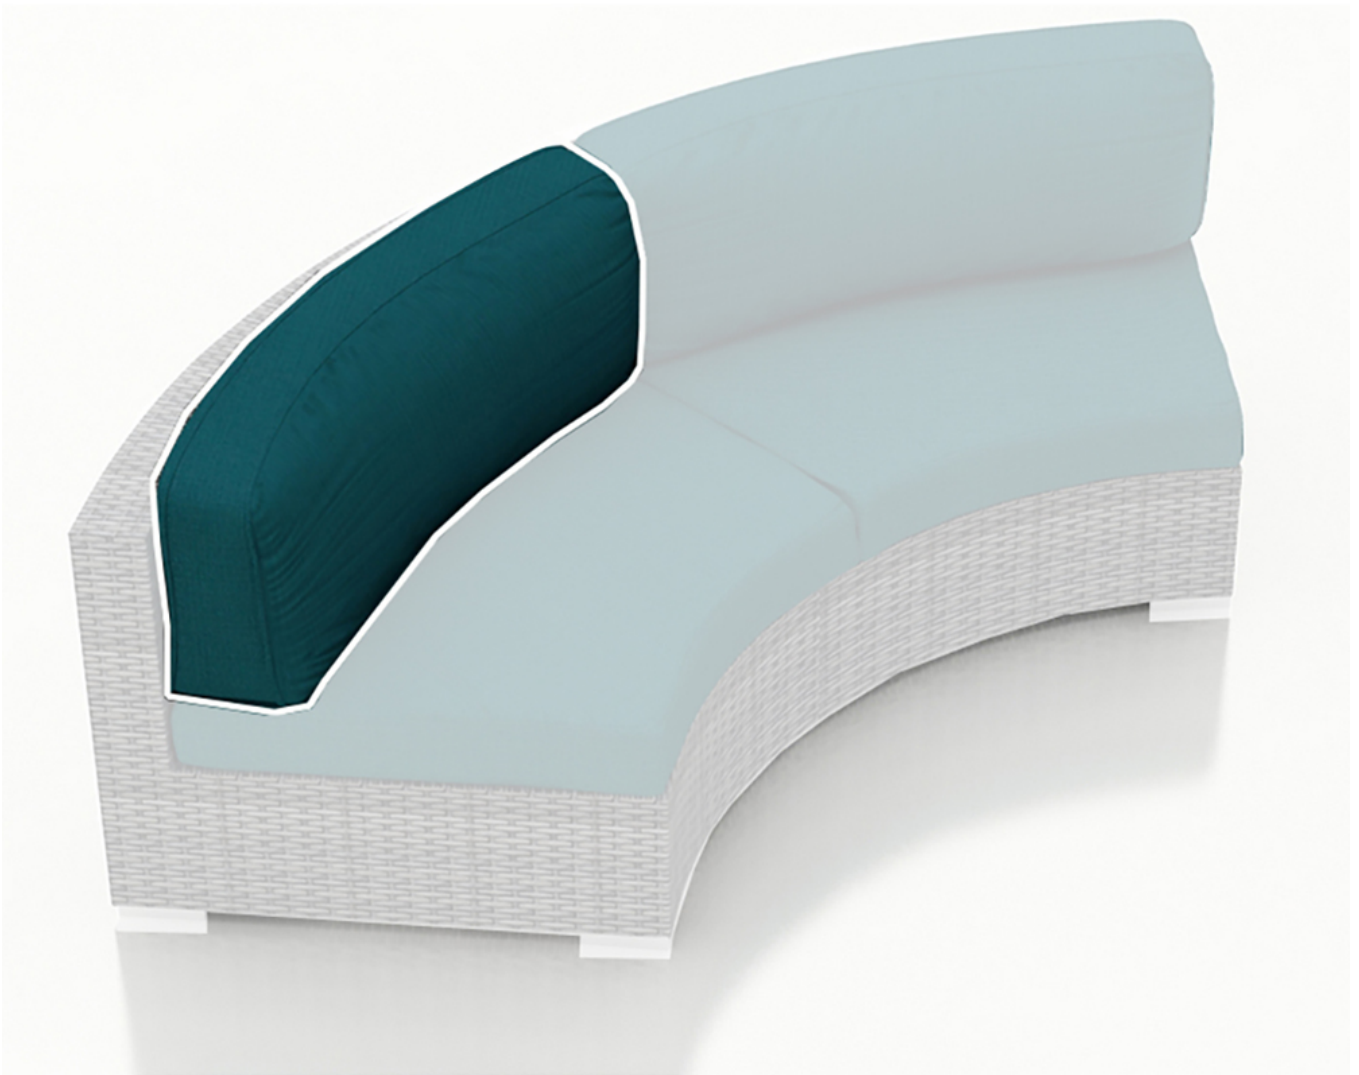

HARMONIA  
LIVING

Curve Loveseat Back Cushion HL-CUSH-CLSB

Product Images

---

## Curve Loveseat Back Cushion

## Includes

- 1x Cushion Cover - Curve Loveseat Back (HL-CVR-CLSB)

## Dimensions

- Cushion: 40"L x 15"W x 6"H