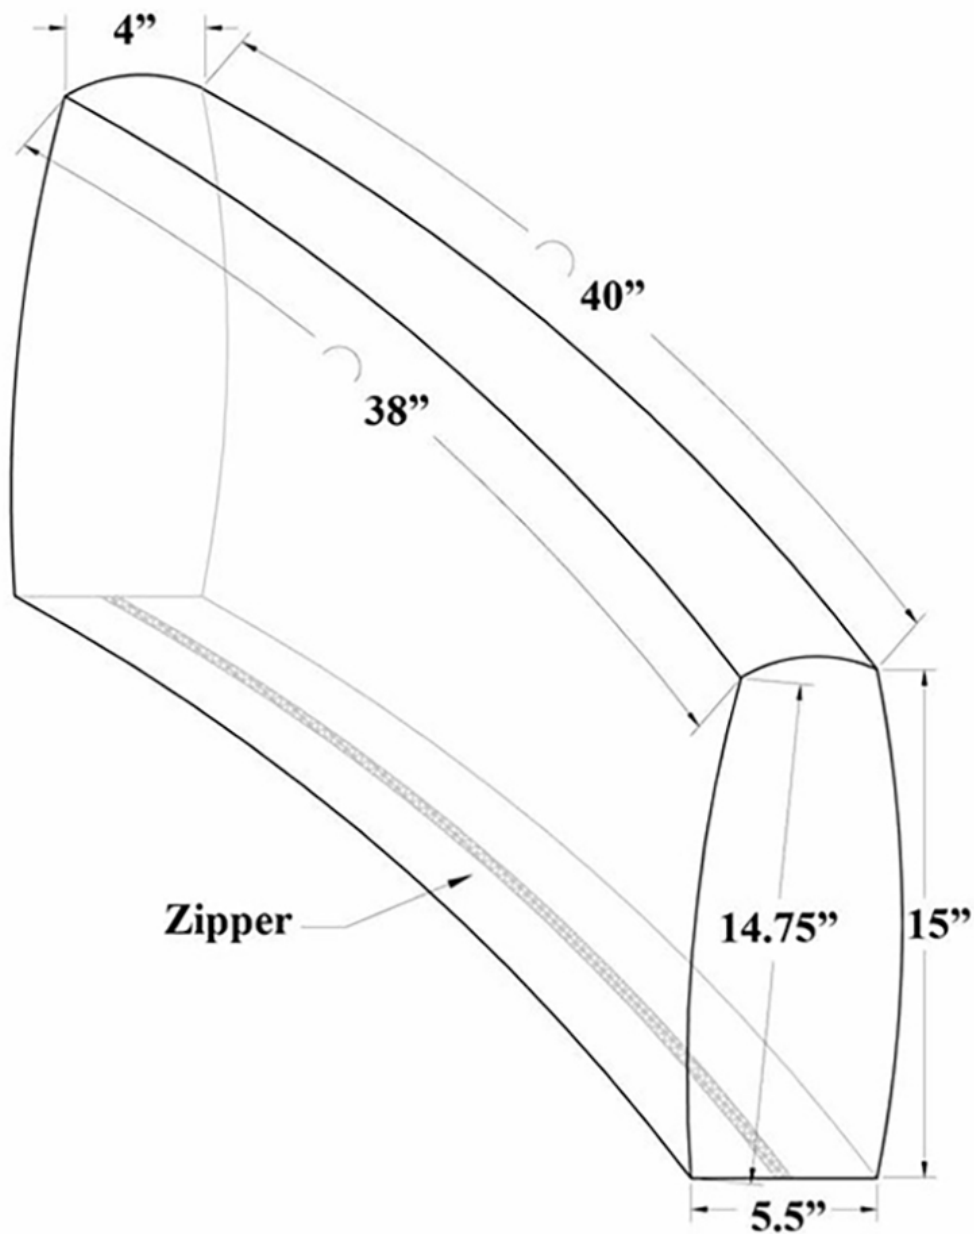

HARMONIA  
LIVING

Curve Loveseat Back Cushion HL-CUSH-CLSB

Product Images

---

## Curve Loveseat Back Cushion

## Dimensions

- Cushion: 40"L x 15"W x 6"H