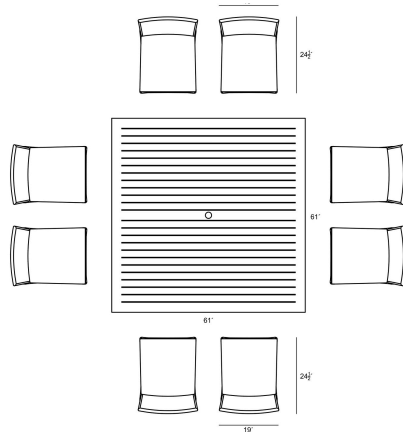

HARMONIA  
LIVING

Arbor 9 Piece Square Dining Set HL-AR-CB-9SDS

Product Images

---

## Description

Dine in comfort and style with the Arbor 9 Piece Square Dining Set by Harmonia Living. This collection's gently flared edges, teak highlights and dark wicker finish give it a unique visual appeal, while sturdy, all-weather construction ensures lasting performance across the seasons. The wicker is made with durable High-Density Polyethylene (HDPE) and finished in a beautifully textured Coffee Bean color, which gives it a natural feel. Its Grade A teak table top has been kiln-dried, removing excess moisture to ensure it will not crack or warp. This set's sturdy aluminum frames, double reinforced seats and fade resistant cushions are made to endure in any outdoor setting, rain or shine. If you wish to order this set through Harmonia Living's Quick Ship program, make sure to select a Quick Ship (QS) fabric before checkout! All cushions are made in the USA from Sunbrella, Outdura, and Revolution performance fabrics which carry a 5 year fade warranty. This set comes with 8 Dining Side Chairs and 1 Square 8-Seater Table, perfect for your patio or outdoor lounge.

## Includes

- 1x Arbor 8-Seater Square Dining Table HL-AR-CB-8SQDT
- 8x Arbor Dining Side Chair HL-AR-CB-DSC

## Dimensions

- Arbor 8-Seater Square Dining Table: 61L x 61W x 29.5H (78 lbs.)
  - Frame Height: 29.5
  - Under Table Height: 26
- Arbor Dining Side Chair: 19L x 24.75W x 33H (12 lbs.)
  - Frame Height: 33
  - Seat Height (No Cushion): 16.25
  - Seat Height (With Cushion): 18.75
  - Back Height: 17.25