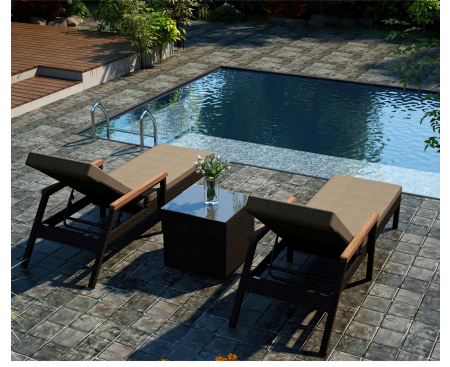

HARMONIA
LIVING

Arden 3 Piece Reclining Chaise Lounge Set HL-ARD-CH-3RCLS

Product Images

Description

Create your ideal poolside or mountain view deck with the Arden 3 Piece Reclining Chaise Lounge Set by Harmonia Living. This collection's modern style, eye-catching teak highlights and customizable functionality give it a unique visual appeal, while sturdy, all-weather construction ensures lasting performance across the seasons. The wicker is made with durable High-Density Polyethylene (HDPE) and finished in a beautifully textured Chestnut color, which gives it a natural feel. Its sturdy aluminum frame, triple reinforced seats and fade resistant cushions are made to endure in any outdoor setting, rain or shine. The chaises recline fully up and down, allowing you to adjust it to your maximum comfort level. The end table is topped with extra strong tempered glass, a finishing touch that is ideal for frequent use. This set comes with 2 Chaise Lounges and 1 End Table, perfect for your patio or outdoor lounge.