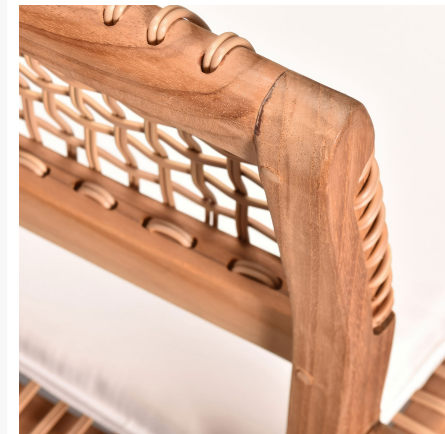

HARMONIA
LIVING

Sands 5 Piece Arm Round Dining Set HL-SNDS-SD-5ARDS

Product Images

Description

The 5 Piece Sands Arm Round Dining Set by Harmonia Living uses mixed materials and architectural accents for a stylish yet practical design. Constructed from sustainably sourced teak, the elegant round table serves as a perfect compliment to the comfortable, design-forward chairs. Recommended for use with or without a cushion, the chair is teak frame accented with Sand Dune wicker, featuring a blend of light tan colors for a natural, seaside vibe. Sold with optional Sunbrella seat cushions.