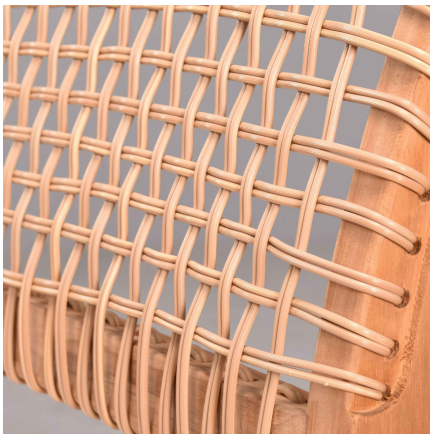

HARMONIA
LIVING

Sands 5 Piece Arm Round Dining Set HL-SNDS-SD-5ARDS

Product Images

Description

The 5 Piece Sands Arm Round Dining Set by Harmonia Living uses mixed materials and architectural accents for a stylish yet practical design. Constructed from sustainably sourced teak, the elegant round table serves as a perfect compliment to the comfortable, design-forward chairs. Recommended for use with or without a cushion, the chair is teak frame accented with Sand Dune wicker, featuring a blend of light tan colors for a natural, seaside vibe. Sold with optional Sunbrella seat cushions.