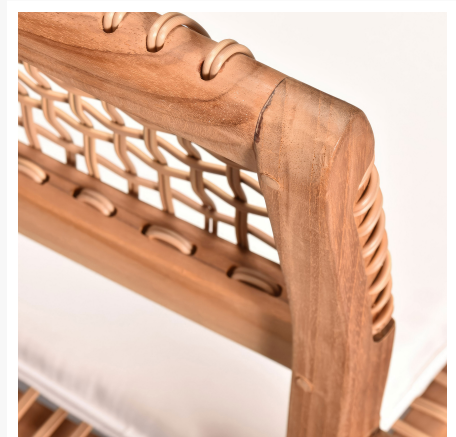

HARMONIA
LIVING

Sands 5 Piece Round Dining Set HL-SNDS-SD-5RDS

Product Images

Description

The 5 Piece Sands Round Dining Set by Harmonia Living uses mixed materials and architectural accents for a stylish yet practical design. Constructed from sustainably sourced teak, the elegant round table serves as a perfect compliment to the comfortable, design-forward chairs. Recommended for use with or without a cushion, the chair is teak frame accented with Sand Dune wicker, featuring a blend of light tan colors for a natural, seaside vibe. Sold with optional Sunbrella seat cushions.