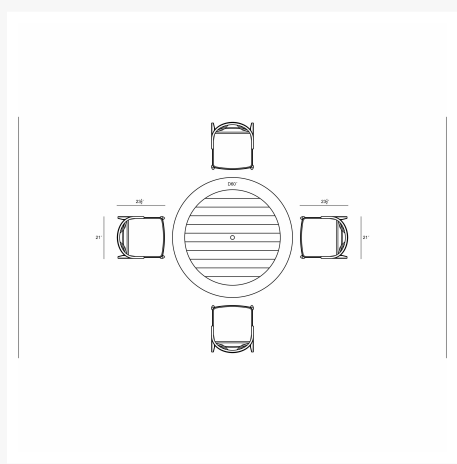

HARMONIA
LIVING

Holland 5 Piece Dining Set HL-HND-TK-5RDS

Product Images

Description

The Holland 5 Piece Dining Set by Harmonia Living features a clean, minimalist design that will add warmth and style to your outdoor dining experience. This collection offers a unique Mid-Century Modern look that is both classic and timeless. Its natural wood finish and plush cushions will create a relaxing atmosphere, while its distinctive, angled legs and bold curves will add contemporary flair to your favorite outdoor space. The set is made with Grade A plantation harvested and FSC certified sustainably harvested teak, which is ideal for frequent use outdoors. Each Holland piece is made to compliment the next, creating a complete outdoor experience. This set includes 4 Dining Chairs and 1 Tango Round Table, perfect for your patio or outdoor lounge.

Includes

- 1x Tango Round Dining Table HL-TAN-TK-RDT
- 4x Holland Dining Chair HL-HND-TK-DSC

Dimensions

- Tango Round Dining Table: 60L x 60W x 30.5H (90 lbs.)
 - Frame Height: 30.5
 - Under Table Height: 29.5
- Holland Dining Chair: 21L x 23.5W x 32H (15 lbs.)
 - Frame Height: 32
 - Seat Height (No Cushion): 17.5
 - Seat Height (With Cushion): 19.75
 - Back Height: 10.75
 - Arm Height: 28.25