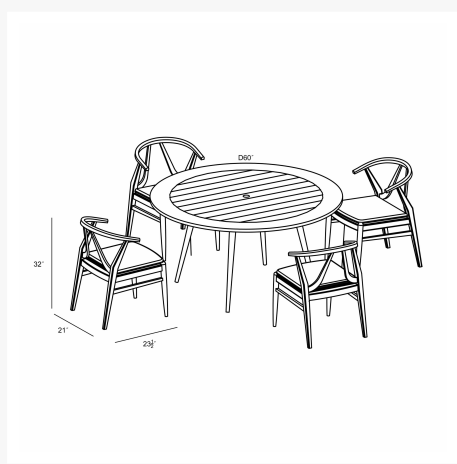

HARMONIA
LIVING

Holland 5 Piece Dining Set HL-HND-TK-5RDS

Product Images

Description

The Holland 5 Piece Dining Set by Harmonia Living features a clean, minimalist design that will add warmth and style to your outdoor dining experience. This collection offers a unique Mid-Century Modern look that is both classic and timeless. Its natural wood finish and plush cushions will create a relaxing atmosphere, while its distinctive, angled legs and bold curves will add contemporary flair to your favorite outdoor space. The set is made with Grade A plantation harvested and FSC certified sustainably harvested teak, which is ideal for frequent use outdoors. Each Holland piece is made to compliment the next, creating a complete outdoor experience. This set includes 4 Dining Chairs and 1 Tango Round Table, perfect for your patio or outdoor lounge.

Includes

- 1x Tango Round Dining Table HL-TAN-TK-RDT
- 4x Holland Dining Chair HL-HND-TK-DSC

Dimensions

- Tango Round Dining Table: 60L x 60W x 30.5H (90 lbs.)
 - Frame Height: 30.5
 - Under Table Height: 29.5
- Holland Dining Chair: 21L x 23.5W x 32H (15 lbs.)
 - Frame Height: 32
 - Seat Height (No Cushion): 17.5
 - Seat Height (With Cushion): 19.75
 - Back Height: 10.75
 - Arm Height: 28.25