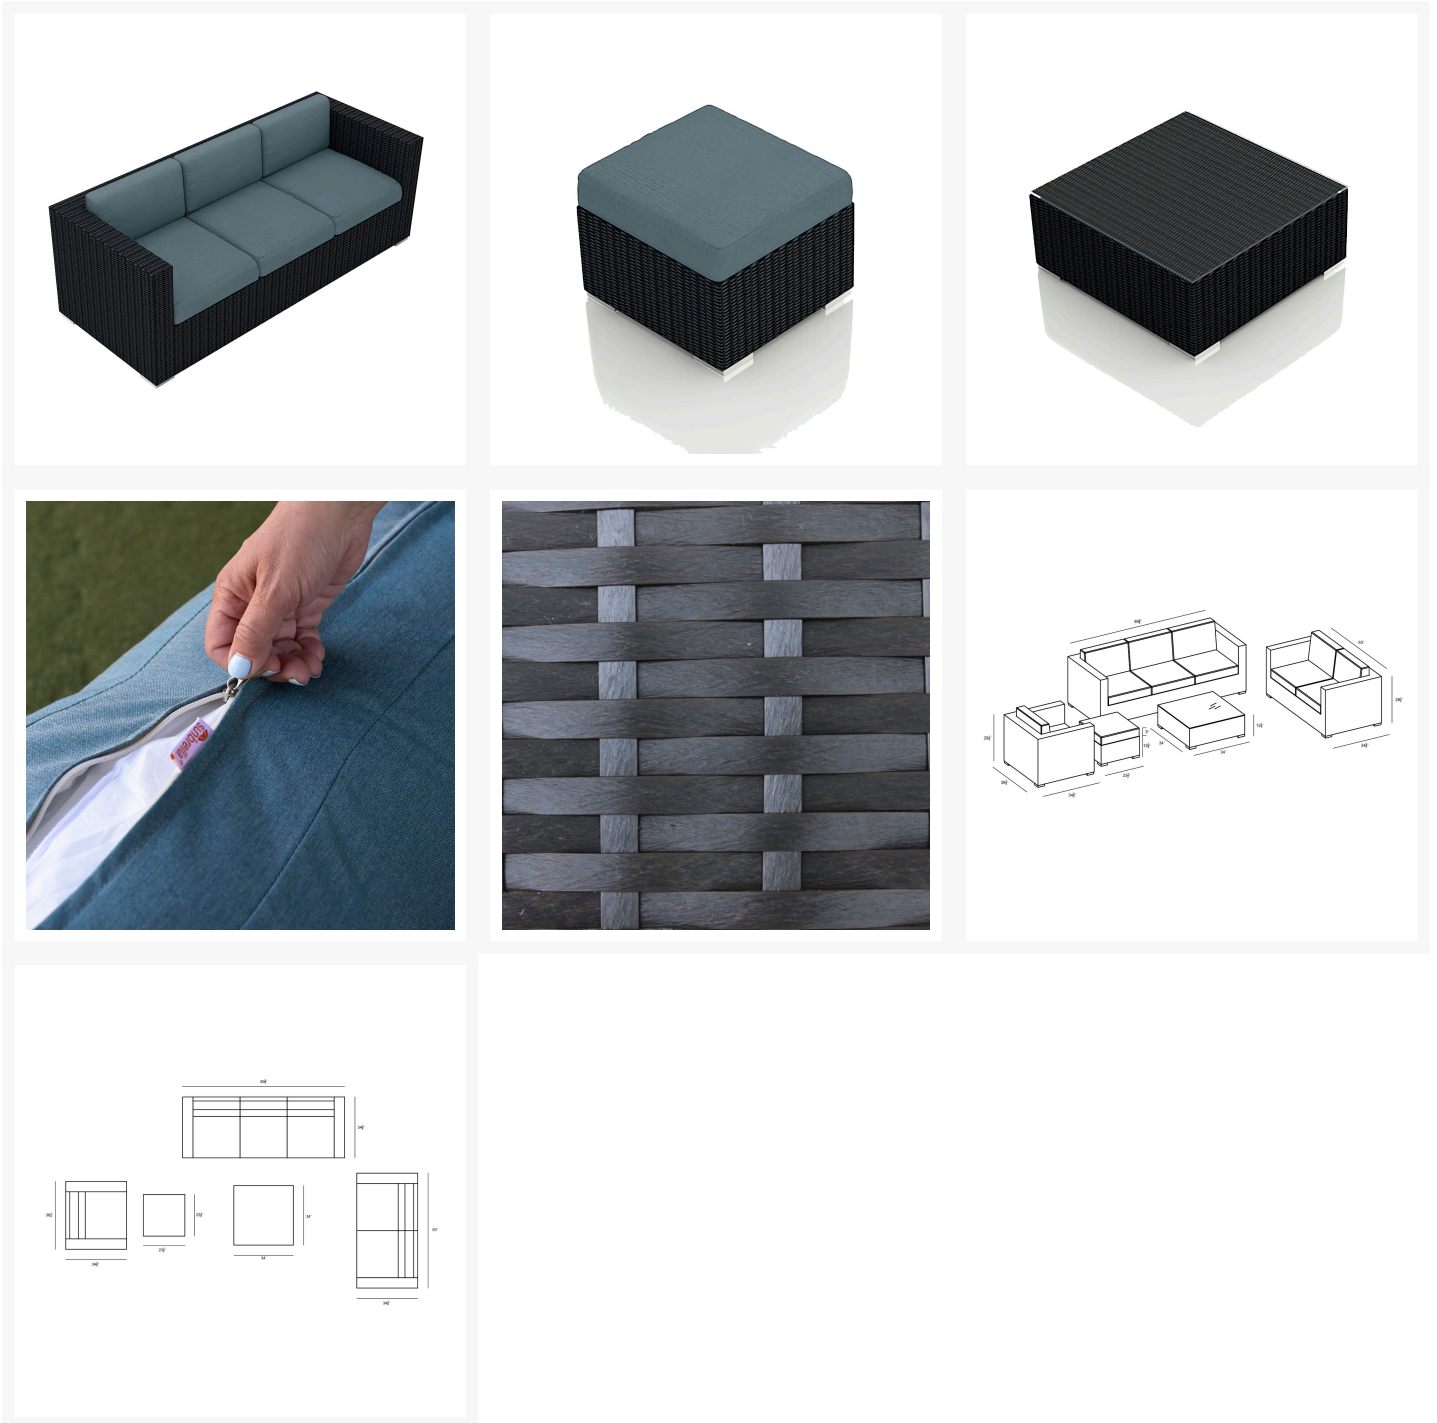

# HARMONIA LIVING

Urbana 5 Piece Sofa Set HL-URBN-CB-5SS

Product Images

---

## Description

The Urbana 5 Piece Sofa Set by Harmonia Living is designed to provide plenty of seating room and ensure your total comfort as you unwind outdoors. This collection's modern design, high arms and rich, dark wicker give it a unique visual appeal, while sturdy, all-weather construction ensures lasting performance across the seasons. The wicker is made with durable High-Density Polyethylene (HDPE) and finished in a beautifully textured Coffee Bean color, which gives it a natural feel. Its sturdy aluminum frames, triple reinforced seats and fade resistant cushions are made to endure in any outdoor setting, rain or shine. The table is topped with extra strong tempered glass, a finishing touch that is ideal for frequent use. If you wish to order this set through Harmonia Living's Quick Ship program, make sure to select a Quick Ship (QS) fabric before checkout! All cushions are made in the USA from Sunbrella, Outdura, and Revolution performance fabrics which carry a 5 year fade warranty. This set comes with 1 Sofa, 1 Loveseat, 1 Club Chair, 1 Ottoman and 1 Square Coffee