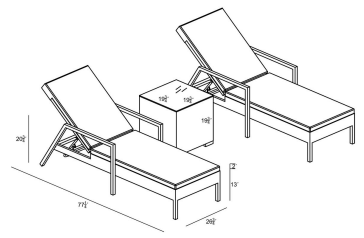

HARMONIA
LIVING

District 3 Piece Reclining Chaise Lounge Set HL-DIS-TS-3RCLS

Product Images

Description

Create your ideal poolside or mountain view deck with the District 3 Piece Reclining Chaise Lounge Set by Harmonia Living. This collection's clean lines, flat, woven design and weathered look give it a unique visual appeal, while sturdy, all-weather construction ensures lasting performance across the seasons. The wicker is made with durable High-Density Polyethylene (HDPE) and finished in a detailed Textured Slate color, which gives it a natural feel. Its sturdy aluminum frames and triple reinforced seats are made to endure in any outdoor setting, rain or shine. The chaises recline fully up and down, allowing you to adjust them to your maximum comfort level. The end table is topped with extra strong tempered glass, a finishing touch that is ideal for frequent use. This set comes with 2 Chaise Lounges and 1 Square End Table, perfect for your patio or outdoor lounge.

Includes

- 2x District Reclining Chaise Lounge HL-DIS-TS-RCL
- 1x District End Table HL-DIS-TS-ET

Dimensions

- District Reclining Chaise Lounge: 77.25L x 26.75W x 20.75H (35 lbs.)
 - Frame Height: 20.75
 - Seat Height (No Cushion): 13
 - Seat Height (With Cushion): 15.5
 - Back Height: 27
 - Arm Height: 20.75
- District End Table: 19.75L x 19.75W x 19.75H (29 lbs.)
 - Frame Height: 19.75