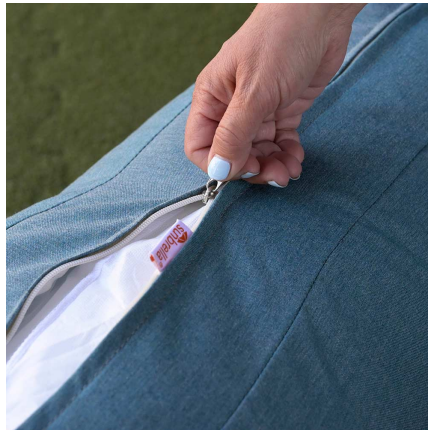

HARMONIA
LIVING

Arden 3 Pc. Extended Curved Sectional Set HL-ARD-CH-3MCSEC

Product Images

Description

Create the perfect outdoor gathering hotspot with the Arden 3 Piece Extended Curved Sectional Set by Harmonia Living. This collection's modern wicker design, clean edges and beautiful symmetry give it a unique visual appeal, while sturdy, all-weather construction ensures lasting performance across the seasons. The wicker is made with durable High-Density Polyethylene (HDPE) and finished in a beautifully textured Chestnut color, which gives it a natural feel. Its sturdy aluminum frame, triple reinforced seats and fade resistant cushions are made to endure in any outdoor setting, rain or shine. If you wish to order this set through Harmonia Living's Quick Ship program, make sure to select a Quick Ship (QS) fabric before checkout! All cushions are made in the USA from Sunbrella, Outdura, and Revolution performance fabrics which carry a 5 year fade warranty. This set comes with 2 Curved Loveseats and 1 Middle Section, perfect for use with a round fire pit or table.