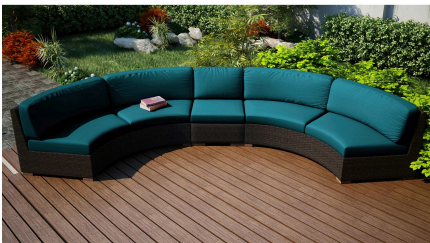

HARMONIA
LIVING

Arden 3 Pc. Extended Curved Sectional Set HL-ARD-CH-3MCSEC

Product Images

Description

Create the perfect outdoor gathering hotspot with the Arden 3 Piece Extended Curved Sectional Set by Harmonia Living. This collection's modern wicker design, clean edges and beautiful symmetry give it a unique visual appeal, while sturdy, all-weather construction ensures lasting performance across the seasons. The wicker is made with durable High-Density Polyethylene (HDPE) and finished in a beautifully textured Chestnut color, which gives it a natural feel. Its sturdy aluminum frame, triple reinforced seats and fade resistant cushions are made to endure in any outdoor setting, rain or shine. If you wish to order this set through Harmonia Living's Quick Ship program, make sure to select a Quick Ship (QS) fabric before checkout! All cushions are made in the USA from Sunbrella, Outdura, and Revolution performance fabrics which carry a 5 year fade warranty. This set comes with 2 Curved Loveseats and 1 Middle Section, perfect for use with a round fire pit or table.

Includes

- 2x Arden Curved Loveseat HL-ARD-CH-CLS
- 1x Arden Middle Section HL-ARD-CH-MS

Dimensions

- Arden Curved Loveseat: 84.25L x 34.75W x 32H (72 lbs.)
 - Frame Height: 30.25
 - Seat Height (No Cushion): 12.25
 - Seat Height (With Cushion): 17.25
 - Back Height: 14.75
- Arden Middle Section: 26.75L x 34.75W x 32H (27 lbs.)
 - Frame Height: 30.25
 - Seat Height (No Cushion): 12.25
 - Seat Height (With Cushion): 17.25
 - Back Height: 14.75