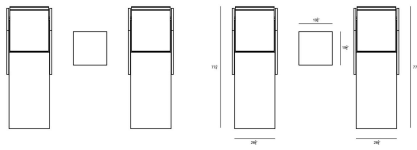

Description

Create your ideal poolside or mountain view deck with the District 6 Piece Reclining Chaise Lounge Set by Harmonia Living. This collection's clean lines, flat, woven design and weathered look give it a unique visual appeal, while sturdy, all-weather construction ensures lasting performance across the seasons. The wicker is made with durable High-Density Polyethylene (HDPE) and finished in a detailed Textured Slate color, which gives it a natural feel. Its sturdy aluminum frames and triple reinforced seats are made to endure in any outdoor setting, rain or shine. The chaises recline fully up and down, allowing you to adjust them to your maximum comfort level. The end tables are topped with extra strong tempered glass, a finishing touch that is ideal for frequent use. This set comes with 4 Chaise Lounges and 2 Square End Tables, perfect for your patio or outdoor lounge.

Includes

- 4x District Reclining Chaise Lounge HL-DIS-TS-RCL
- 2x District End Table HL-DIS-TS-ET

Dimensions

- District Reclining Chaise Lounge: 77.25L x 26.75W x 20.75H (35 lbs.)
  - Frame Height: 20.75
  - Seat Height (No Cushion): 13
  - Seat Height (With Cushion): 15.5
  - Back Height: 27