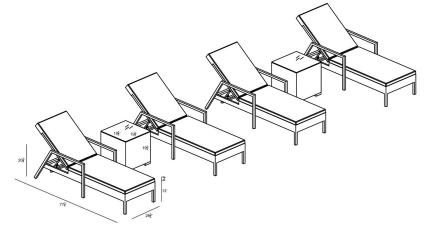

Description

Create your ideal poolside or mountain view deck with the District 6 Piece Reclining Chaise Lounge Set by Harmonia Living. This collection's clean lines, flat, woven design and weathered look give it a unique visual appeal, while sturdy, all-weather construction ensures lasting performance across the seasons. The wicker is made with durable High-Density Polyethylene (HDPE) and finished in a detailed Textured Slate color, which gives it a natural feel. Its sturdy aluminum frames and triple reinforced seats are made to endure in any outdoor setting, rain or shine. The chaises recline fully up and down, allowing you to adjust them to your maximum comfort level. The end tables are topped with extra strong tempered glass, a finishing touch that is ideal for frequent use. This set comes with 4 Chaise Lounges and 2 Square End Tables, perfect for your patio or outdoor lounge.

Includes

- 4x District Reclining Chaise Lounge HL-DIS-TS-RCL
- 2x District End Table HL-DIS-TS-ET

Dimensions

- District Reclining Chaise Lounge: 77.25L x 26.75W x 20.75H (35 lbs.)
  - Frame Height: 20.75
  - Seat Height (No Cushion): 13
  - Seat Height (With Cushion): 15.5
  - Back Height: 27