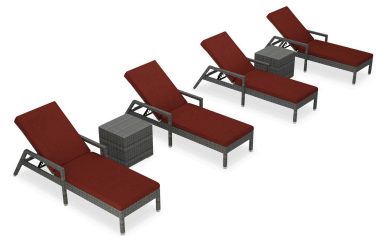

## District 6 Piece Reclining Chaise Lounge Set HL-DIS-TS-6RCLS

## Description

Create your ideal poolside or mountain view deck with the District 6 Piece Reclining Chaise Lounge Set by Harmonia Living. This collection's clean lines, flat, woven design and weathered look give it a unique visual appeal, while sturdy, all-weather construction ensures lasting performance across the seasons. The wicker is made with durable High-Density Polyethylene (HDPE) and finished in a detailed Textured Slate color, which gives it a natural feel. Its sturdy aluminum frames and triple reinforced seats are made to endure in any outdoor setting, rain or shine. The chaises recline fully up and down, allowing you to adjust them to your maximum comfort level. The end tables are topped with extra strong tempered glass, a finishing touch that is ideal for frequent use. This set comes with 4 Chaise Lounges and 2 Square End Tables, perfect for your patio or outdoor lounge.

## Includes

- 4x District Reclining Chaise Lounge HL-DIS-TS-RCL
- 2x District End Table HL-DIS-TS-ET

## Dimensions

- District Reclining Chaise Lounge: 77.25L x 26.75W x 20.75H (35 lbs.)
  - Frame Height: 20.75
  - Seat Height (No Cushion): 13
  - Seat Height (With Cushion): 15.5
  - Back Height: 27

- Arm Height: 20.75
- District End Table: 19.75L x 19.75W x 19.75H (29 lbs.)
  - Frame Height: 19.75