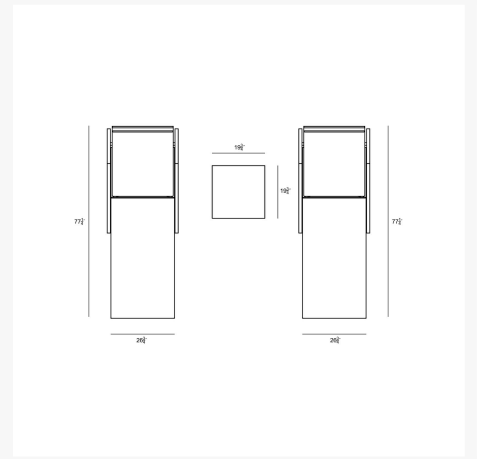

HARMONIA
LIVING

Urbana 3 Piece Reclining Chaise Lounge Set HL-URBN-CB-3RCLS

Product Images

Description

Create your ideal poolside or mountain view deck with the Urbana 3 Piece Reclining Chaise Lounge Set by Harmonia Living. This collection's modern design and rich, dark wicker give it a unique visual appeal, while sturdy, all-weather construction ensures lasting performance across the seasons. The wicker is made with durable High-Density Polyethylene (HDPE) and finished in a beautifully textured Coffee Bean color, which gives it a natural feel. Its sturdy aluminum frames and triple reinforced seats are made to endure in any outdoor setting, rain or shine. The table is topped with extra strong tempered glass, a finishing touch that is ideal for frequent use. The chaises recline fully up and down, allowing you to adjust them to your maximum comfort level. This set comes with 2 Chaise Lounges and 1 Square End Table, perfect for your patio or outdoor lounge.

Includes

- 2x Urbana Reclining Chaise Lounge HL-URBN-CB-RCL
- 1x Urbana End Table HL-URBN-CB-ET

Dimensions

- Urbana Reclining Chaise Lounge: 77.25L x 26.75W x 20.75H (35 lbs.)
 - Frame Height: 20.75
 - Seat Height (No Cushion): 13
 - Seat Height (With Cushion): 15.5
 - Back Height: 27
 - Arm Height: 20.75
- Urbana End Table: 19.75L x 19.75W x 19.75H (29 lbs.)
 - Frame Height: 19.75