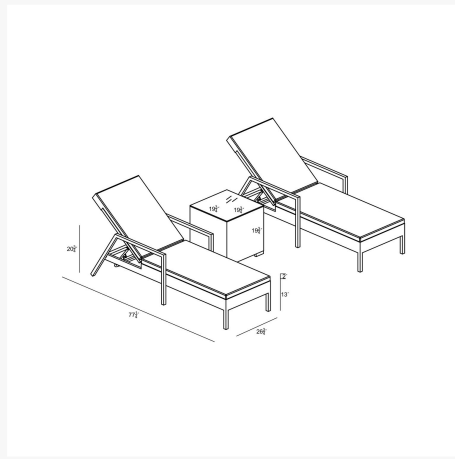

HARMONIA
LIVING

Urbana 3 Piece Reclining Chaise Lounge Set HL-URBN-CB-3RCLS

Product Images

Description

Create your ideal poolside or mountain view deck with the Urbana 3 Piece Reclining Chaise Lounge Set by Harmonia Living. This collection's modern design and rich, dark wicker give it a unique visual appeal, while sturdy, all-weather construction ensures lasting performance across the seasons. The wicker is made with durable High-Density Polyethylene (HDPE) and finished in a beautifully textured Coffee Bean color, which gives it a natural feel. Its sturdy aluminum frames and triple reinforced seats are made to endure in any outdoor setting, rain or shine. The table is topped with extra strong tempered glass, a finishing touch that is ideal for frequent use. The chaises recline fully up and down, allowing you to adjust them to your maximum comfort level. This set comes with 2 Chaise Lounges and 1 Square End Table, perfect for your patio or outdoor lounge.

Includes

- 2x Urbana Reclining Chaise Lounge HL-URBN-CB-RCL
- 1x Urbana End Table HL-URBN-CB-ET

Dimensions

- Urbana Reclining Chaise Lounge: 77.25L x 26.75W x 20.75H (35 lbs.)
 - Frame Height: 20.75
 - Seat Height (No Cushion): 13
 - Seat Height (With Cushion): 15.5
 - Back Height: 27
 - Arm Height: 20.75
- Urbana End Table: 19.75L x 19.75W x 19.75H (29 lbs.)
 - Frame Height: 19.75

Features

- High-Density Polyethylene (HDPE) is a synthetic all-weather wicker made with virgin materials that provides resistance to fading and cracking. Wicker color is infused into the HDPE wicker for lasting durability.
- Wicker is hand-woven onto a thick gauge, powder coated aluminum frame that is lightweight, durable and corrosion resistant.
- Each seat is double reinforced for lasting durability
- Decorative brushed aluminum feet