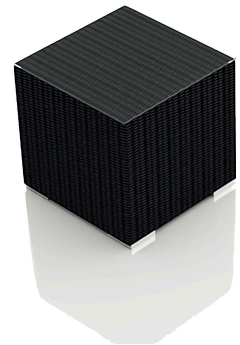

HARMONIA
LIVING

Urbana 3 Piece Reclining Chaise Lounge Set HL-URBN-CB-3RCLS

Product Images

Description

Create your ideal poolside or mountain view deck with the Urbana 3 Piece Reclining Chaise Lounge Set by Harmonia Living. This collection's modern design and rich, dark wicker give it a unique visual appeal, while sturdy, all-weather construction ensures lasting performance across the seasons. The wicker is made with durable High-Density Polyethylene (HDPE) and finished in a beautifully textured Coffee Bean color, which gives it a natural feel. Its sturdy aluminum frames and triple reinforced seats are made to endure in any outdoor setting, rain or shine. The table is topped with extra strong tempered glass, a finishing touch that is ideal for frequent use. The chaises recline fully up and down, allowing you to adjust them to your maximum comfort level. This set comes with 2 Chaise Lounges and 1 Square End Table, perfect for your patio or outdoor lounge.

Includes

- 2x Urbana Reclining Chaise Lounge HL-URBN-CB-RCL
- 1x Urbana End Table HL-URBN-CB-ET

Dimensions

- Urbana Reclining Chaise Lounge: 77.25L x 26.75W x 20.75H (35 lbs.)
 - Frame Height: 20.75
 - Seat Height (No Cushion): 13
 - Seat Height (With Cushion): 15.5
 - Back Height: 27
 - Arm Height: 20.75
- Urbana End Table: 19.75L x 19.75W x 19.75H (29 lbs.)
 - Frame Height: 19.75

Features

- High-Density Polyethylene (HDPE) is a synthetic all-weather wicker made with virgin materials that provides resistance to fading and cracking. Wicker color is infused into the HDPE wicker for lasting durability.
- Wicker is hand-woven onto a thick gauge, powder coated aluminum frame that is lightweight, durable and corrosion resistant.
- Each seat is double reinforced for lasting durability
- Decorative brushed aluminum feet