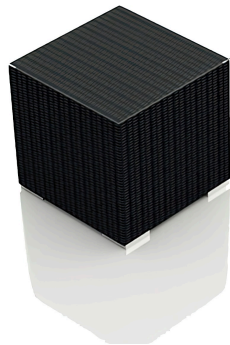

HARMONIA LIVING

Urbana 6 Piece Reclining Chaise Lounge Set HL-URBN-CB-6RCLS

Product Images

Description

Create your ideal poolside or mountain view deck with the Urbana 6 Piece Reclining Chaise Lounge Set by Harmonia Living. This collection's modern design and rich, dark wicker give it a unique visual appeal, while sturdy, all-weather construction ensures lasting performance across the seasons. The wicker is made with durable High-Density Polyethylene (HDPE) and finished in a beautifully textured Coffee Bean color, which gives it a natural feel. Its sturdy aluminum frames and triple reinforced seats are made to endure in any outdoor setting, rain or shine. The tables are topped with extra strong tempered glass, a finishing touch that is ideal for frequent use. The chaises recline fully up and down, allowing you to adjust them to your maximum comfort level. This set comes with 4 Chaise Lounges and 2 Square End Tables, perfect for your patio or outdoor lounge.

Includes

- 4x Urbana Reclining Chaise Lounge HL-URBN-CB-RCL
- 2x Urbana End Table HL-URBN-CB-ET

Dimensions

- Urbana Reclining Chaise Lounge: 77.25L x 26.75W x 20.75H (35 lbs.)
 - Frame Height: 20.75
 - Seat Height (No Cushion): 13
 - Seat Height (With Cushion): 15.5
 - Back Height: 27
 - Arm Height: 20.75
- Urbana End Table: 19.75L x 19.75W x 19.75H (29 lbs.)
 - Frame Height: 19.75

Features

- High-Density Polyethylene (HDPE) is a synthetic all-weather wicker made with virgin materials that provides resistance to fading and cracking. Wicker color is infused into the HDPE wicker for lasting durability.
- Wicker is hand-woven onto a thick gauge, powder coated aluminum frame that is lightweight, durable and corrosion resistant.
- Each seat is double reinforced for lasting durability
- Decorative brushed aluminum feet