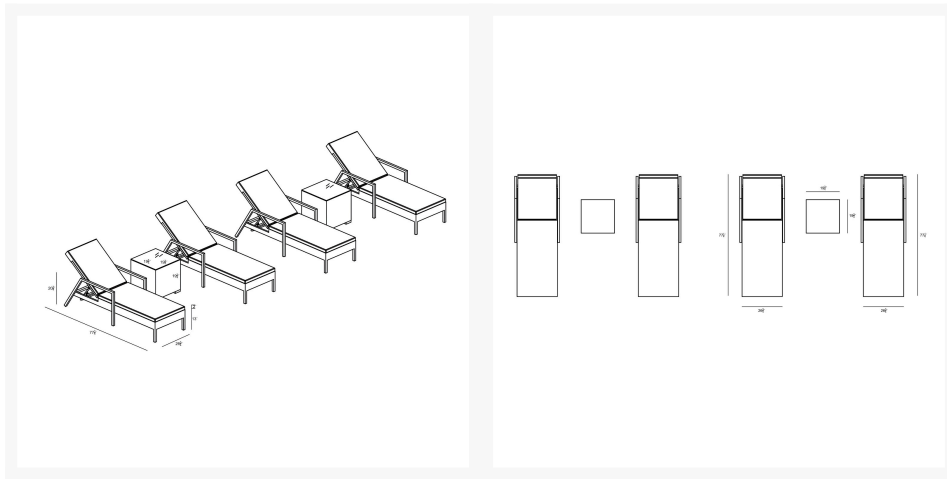

HARMONIA LIVING

Urbana 6 Piece Reclining Chaise Lounge Set HL-URBN-CB-6RCLS

Product Images

Description

Create your ideal poolside or mountain view deck with the Urbana 6 Piece Reclining Chaise Lounge Set by Harmonia Living. This collection's modern design and rich, dark wicker give it a unique visual appeal, while sturdy, all-weather construction ensures lasting performance across the seasons. The wicker is made with durable High-Density Polyethylene (HDPE) and finished in a beautifully textured Coffee Bean color, which gives it a natural feel. Its sturdy aluminum frames and triple reinforced seats are made to endure in any outdoor setting, rain or shine. The tables are topped with extra strong tempered glass, a finishing touch that is ideal for frequent use. The chaises recline fully up and down, allowing you to adjust them to your maximum comfort level. This set comes with 4 Chaise Lounges and 2 Square End Tables, perfect for your patio or outdoor lounge.

Includes

- 4x Urbana Reclining Chaise Lounge HL-URBN-CB-RCL
- 2x Urbana End Table HL-URBN-CB-ET

Dimensions

- Urbana Reclining Chaise Lounge: 77.25L x 26.75W x 20.75H (35 lbs.)
 - Frame Height: 20.75
 - Seat Height (No Cushion): 13
 - Seat Height (With Cushion): 15.5
 - Back Height: 27
 - Arm Height: 20.75
- Urbana End Table: 19.75L x 19.75W x 19.75H (29 lbs.)
 - Frame Height: 19.75

Features

- High-Density Polyethylene (HDPE) is a synthetic all-weather wicker made with virgin materials that provides resistance to fading and cracking. Wicker color is infused into the HDPE wicker for lasting durability.
- Wicker is hand-woven onto a thick gauge, powder coated aluminum frame that is lightweight, durable and corrosion resistant.
- Each seat is double reinforced for lasting durability
- Decorative brushed aluminum feet