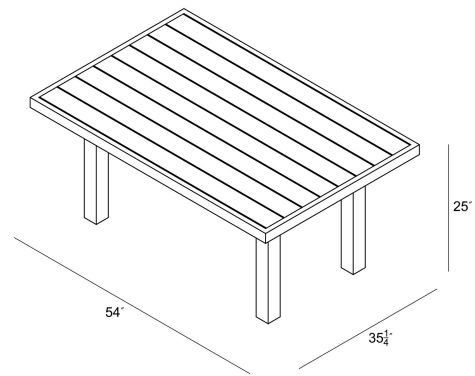

HARMONIA
LIVING

Classic Aluminum Rectangular Chat Table - Slate HL-CSAL-SL-RCCHAT

Product Images

Description

The Harmonia Living Classic Aluminum Collection evokes the beautiful horizontal simplicity of modern architectural lines. A design-forward combination of the sleek aluminum frame with a slat-style table top provides the perfect complement to any outdoor setting, from beach-side deck to urban rooftop. Scaled for versatility without sacrificing comfort, Classic Aluminum will make a statement in any size outdoor living space.

Includes

- 1x Classic Aluminum Rectangular Chat Table - Slate (HL-CSAL-SL-RCCHAT)

Dimensions

- Classic Aluminum Rectangular Chat Table: 54"L x 35.25"W x 25"H (25 lbs.)
- Frame Height: 25"

Features

- Standing 25" tall, this chat height table is the ideal height to be used as a coffee table and for casual dining.
- Plastic foot glides help to protect your patio from scratching and also to help keep the furniture protected from dirt or water that can accumulate on the patio.