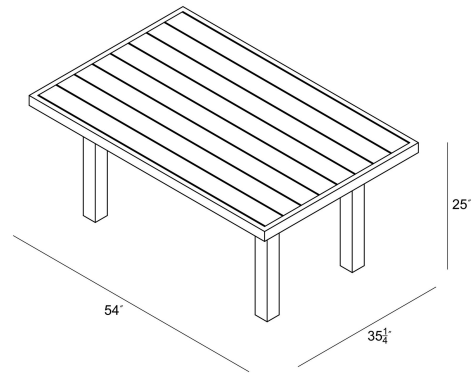

HARMONIA
LIVING

Classic Aluminum Rectangular Chat Table - White HL-CSAL-WHT-RCCHAT

Product Images

Description

The Harmonia Living Classic Aluminum Collection evokes the beautiful horizontal simplicity of modern architectural lines. A design-forward combination of the sleek aluminum frame with a slat-style table top provides the perfect complement to any outdoor setting, from beach-side deck to urban rooftop. Scaled for versatility without sacrificing comfort, Classic Aluminum will make a statement in any size outdoor living space.

Includes

- 1x Classic Aluminum Rectangular Chat Table - White (HL-CSAL-WHT-RCCHAT)

Dimensions

- Classic Aluminum Rectangular Chat Table: 54"L x 35.25"W x 25"H (25 lbs.)
- Frame Height: 25"

Features

- Standing 25" tall, this chat height table is the ideal height to be used as a coffee table and for casual dining.
- Plastic foot glides help to protect your patio from scratching and also to help keep the furniture protected from dirt or water that can accumulate on the patio.