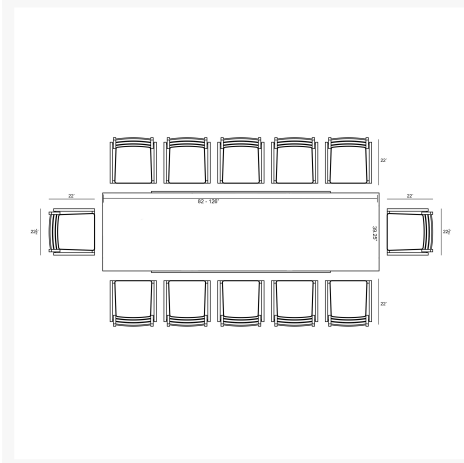

HARMONIA
LIVING

Pacifica 13 Piece Extendable Dining Set - Black HL-PAC-BK-13EDS-C

Product Images

Description

The Pacifica 13 Piece Dining Set by Harmonia Living will bring refinement and relaxation to your favorite outdoor space. Enjoy the simple elegance of its plush Sunbrella cushions, gentle angles and minimalist design, perfect for patios both large and small. Its sturdy aluminum frames and fade resistant cushions are made to endure in any outdoor setting, rain or shine. Surround this set with light, natural decor for a zen vibe, or pair it with dark, bold decor to make more of a statement. The table extends to invite an additional 2 seats to the table.

Includes

- 12x Pacifica Dining Arm Chair - Black HL-PAC-BK-DAC
- 1x Spread Extendable Dining Table - Black/Concrete HL-SP-BK-EXTDT-CON

Dimensions

- Pacifica Dining Arm Chair : 22.5L x 22W x 32.75H (16 lbs.)
 - Frame Height: 32.75
 - Seat Height (No Cushion): 17
 - Seat Height (With Cushion): 19
 - Back Height: 13.75
 - Arm Height: 24.5
- Spread Extendable Dining Table : 82 - 126L x 39.25W x 30H (110 lbs.)
 - Frame Height: 30
 - Under Table Height: 26.5