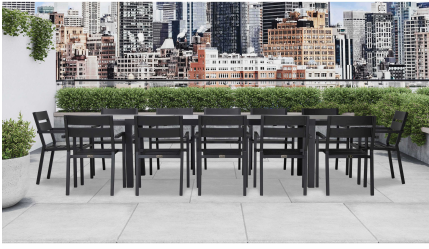

HARMONIA
LIVING

Pacifica 13 Piece Extendable Dining Set - Black HL-PAC-BK-13EDS-C

Product Images

Description

The Pacifica 13 Piece Dining Set by Harmonia Living will bring refinement and relaxation to your favorite outdoor space. Enjoy the simple elegance of its plush Sunbrella cushions, gentle angles and minimalist design, perfect for patios both large and small. Its sturdy aluminum frames and fade resistant cushions are made to endure in any outdoor setting, rain or shine. Surround this set with light, natural decor for a zen vibe, or pair it with dark, bold decor to make more of a statement. The table extends to invite an additional 2 seats to the table.

Includes

- 12x Pacifica Dining Arm Chair - Black HL-PAC-BK-DAC
- 1x Spread Extendable Dining Table - Black/Concrete HL-SP-BK-EXTDT-CON

Dimensions

- Pacifica Dining Arm Chair : 22.5L x 22W x 32.75H (16 lbs.)
 - Frame Height: 32.75
 - Seat Height (No Cushion): 17
 - Seat Height (With Cushion): 19
 - Back Height: 13.75
 - Arm Height: 24.5
- Spread Extendable Dining Table : 82 - 126L x 39.25W x 30H (110 lbs.)
 - Frame Height: 30
 - Under Table Height: 26.5