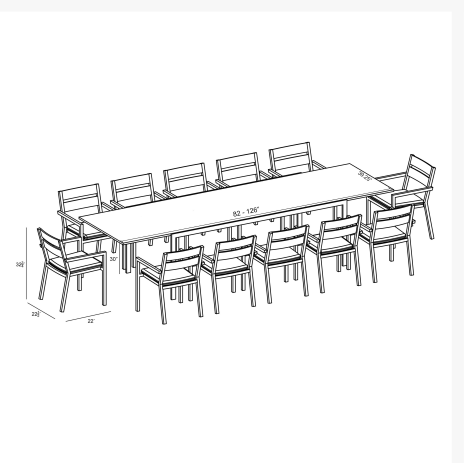

HARMONIA
LIVING

Pacifica 13 Piece Extendable Dining Set - Black HL-PAC-BK-13EDS-C

Product Images

Description

The Pacifica 13 Piece Dining Set by Harmonia Living will bring refinement and relaxation to your favorite outdoor space. Enjoy the simple elegance of its plush Sunbrella cushions, gentle angles and minimalist design, perfect for patios both large and small. Its sturdy aluminum frames and fade resistant cushions are made to endure in any outdoor setting, rain or shine. Surround this set with light, natural decor for a zen vibe, or pair it with dark, bold decor to make more of a statement. The table extends to invite an additional 2 seats to the table.

Includes

- 12x Pacifica Dining Arm Chair - Black HL-PAC-BK-DAC
- 1x Spread Extendable Dining Table - Black/Concrete HL-SP-BK-EXTDT-CON

Dimensions

- Pacifica Dining Arm Chair : 22.5L x 22W x 32.75H (16 lbs.)
 - Frame Height: 32.75
 - Seat Height (No Cushion): 17
 - Seat Height (With Cushion): 19
 - Back Height: 13.75
 - Arm Height: 24.5
- Spread Extendable Dining Table : 82 - 126L x 39.25W x 30H (110 lbs.)
 - Frame Height: 30
 - Under Table Height: 26.5