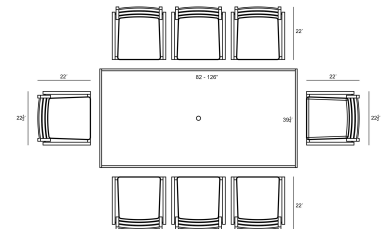

Description

The Pacifica 9 Piece Dining Set by Harmonia Living will bring refinement and relaxation to your favorite outdoor space. Enjoy the simple elegance of its plush Sunbrella cushions, gentle angles and minimalist design, perfect for patios both large and small. Its sturdy aluminum frames and fade resistant cushions are made to endure in any outdoor setting, rain or shine. Surround this set with light, natural decor for a zen vibe, or pair it with dark, bold decor to make more of a statement. The table extends to invite an additional 2 seats to the table.

Includes

- 8x Pacifica Dining Arm Chair - Black HL-PAC-BK-DAC
- 1x Spread Extendable Dining Table - Black/Concrete HL-SP-BK-EXTDT-CON