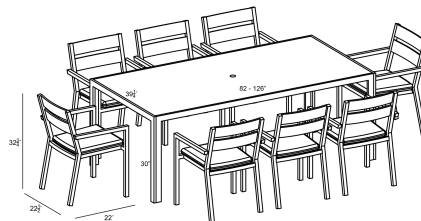

Description

The Pacifica 9 Piece Dining Set by Harmonia Living will bring refinement and relaxation to your favorite outdoor space. Enjoy the simple elegance of its plush Sunbrella cushions, gentle angles and minimalist design, perfect for patios both large and small. Its sturdy aluminum frames and fade resistant cushions are made to endure in any outdoor setting, rain or shine. Surround this set with light, natural decor for a zen vibe, or pair it with dark, bold decor to make more of a statement. The table extends to invite an additional 2 seats to the table.

Includes

- 8x Pacifica Dining Arm Chair - Black HL-PAC-BK-DAC
- 1x Spread Extendable Dining Table - Black/Concrete HL-SP-BK-EXTDT-CON