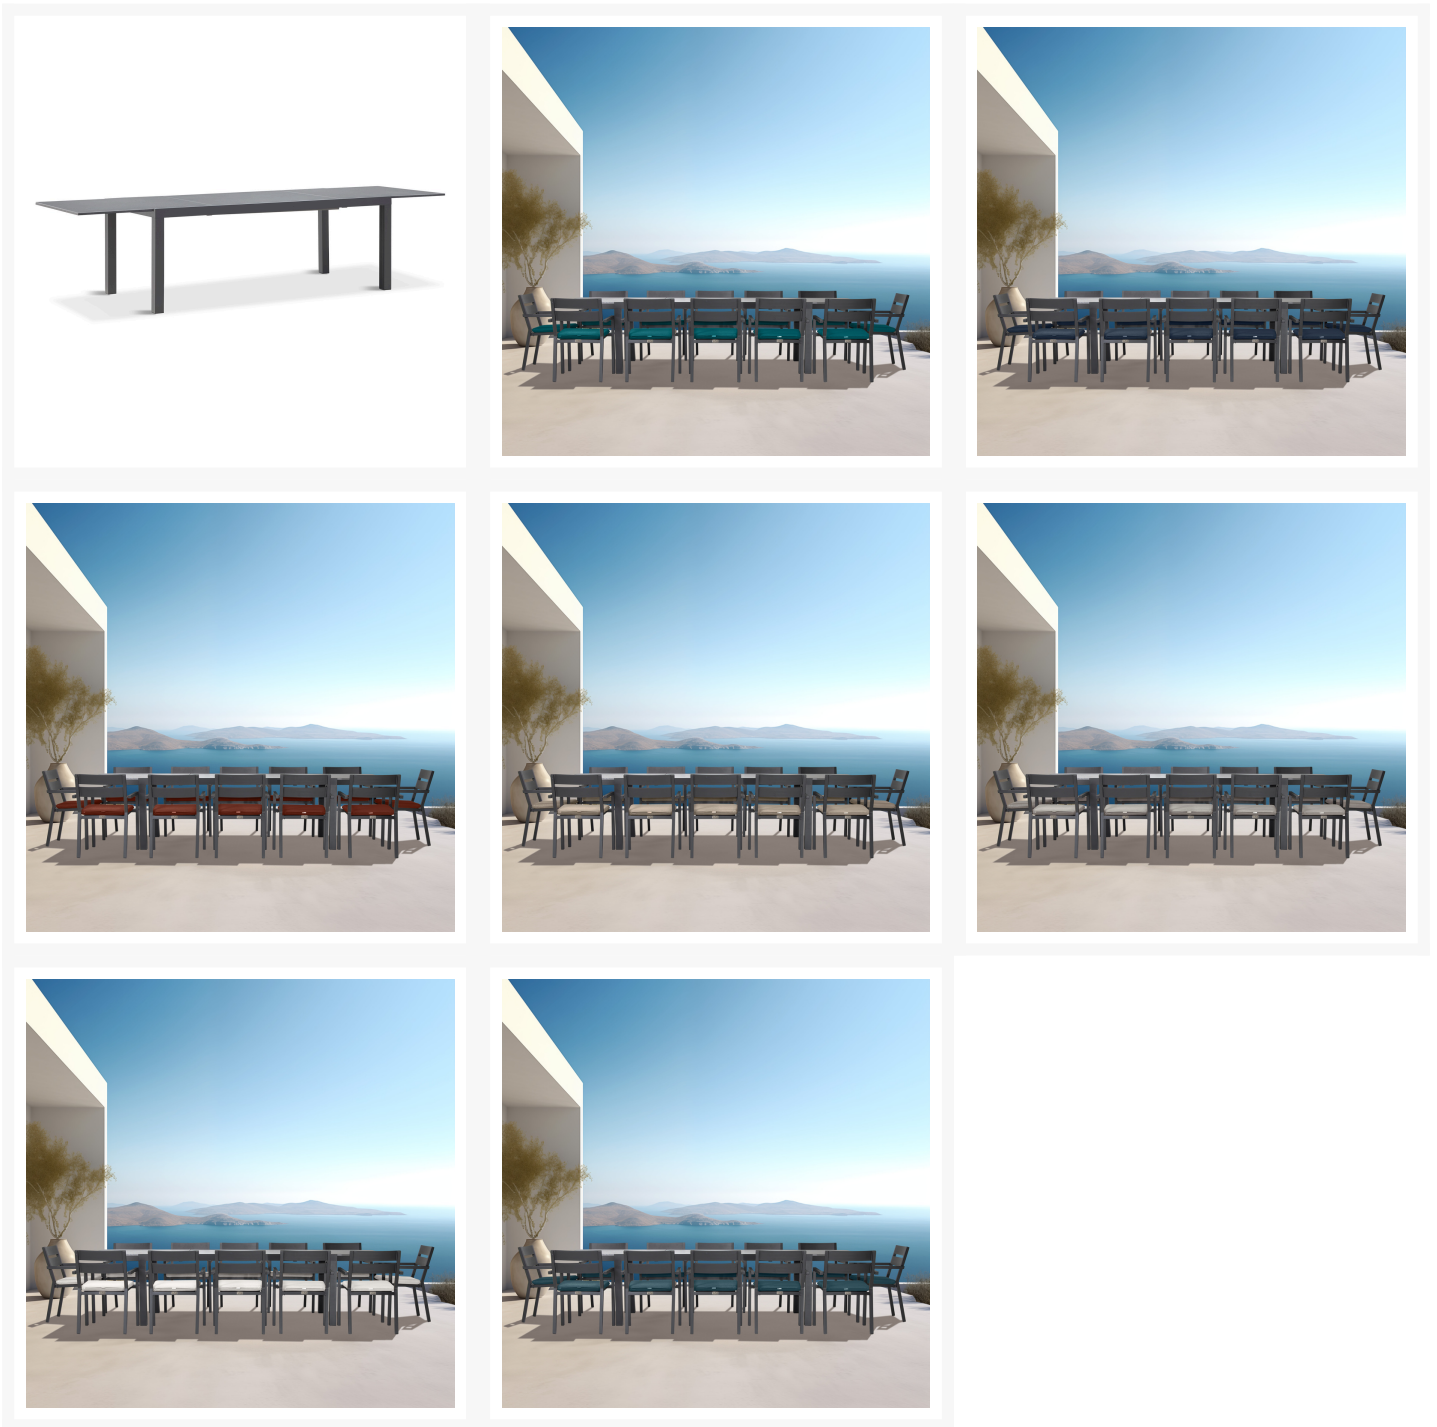

HARMONIA LIVING

Pacifica 13 Piece Extendable Dining Set - Slate HL-PAC-SL-13EDS-C

Product Images

Description

The Pacifica 13 Piece Dining Set by Harmonia Living will bring refinement and relaxation to your favorite outdoor space. Enjoy the simple elegance of its plush Sunbrella cushions, gentle angles and minimalist design, perfect for patios both large and small. Its sturdy aluminum frames and fade resistant cushions are made to endure in any outdoor setting, rain or shine. Surround this set with light, natural decor for a zen vibe, or pair it with dark, bold decor to make more of a statement. The table extends to invite an additional 2 seats to the table.

Includes

- 12x Pacifica Dining Arm Chair - Slate HL-PAC-SL-DAC

- 1x Spread Extendable Dining Table - Slate/Concrete HL-SP-SL-EXTDT-CON

Dimensions

- Pacifica Dining Arm Chair : 22.5L x 22W x 32.75H (16 lbs.)
 - Frame Height: 32.75
 - Seat Height (No Cushion): 17
 - Seat Height (With Cushion): 19
 - Back Height: 13.75
 - Arm Height: 24.5
- Spread Extendable Dining Table : 82 - 126L x 39.25W x 30H (110 lbs.)
 - Frame Height: 30
 - Under Table Height: 26.5