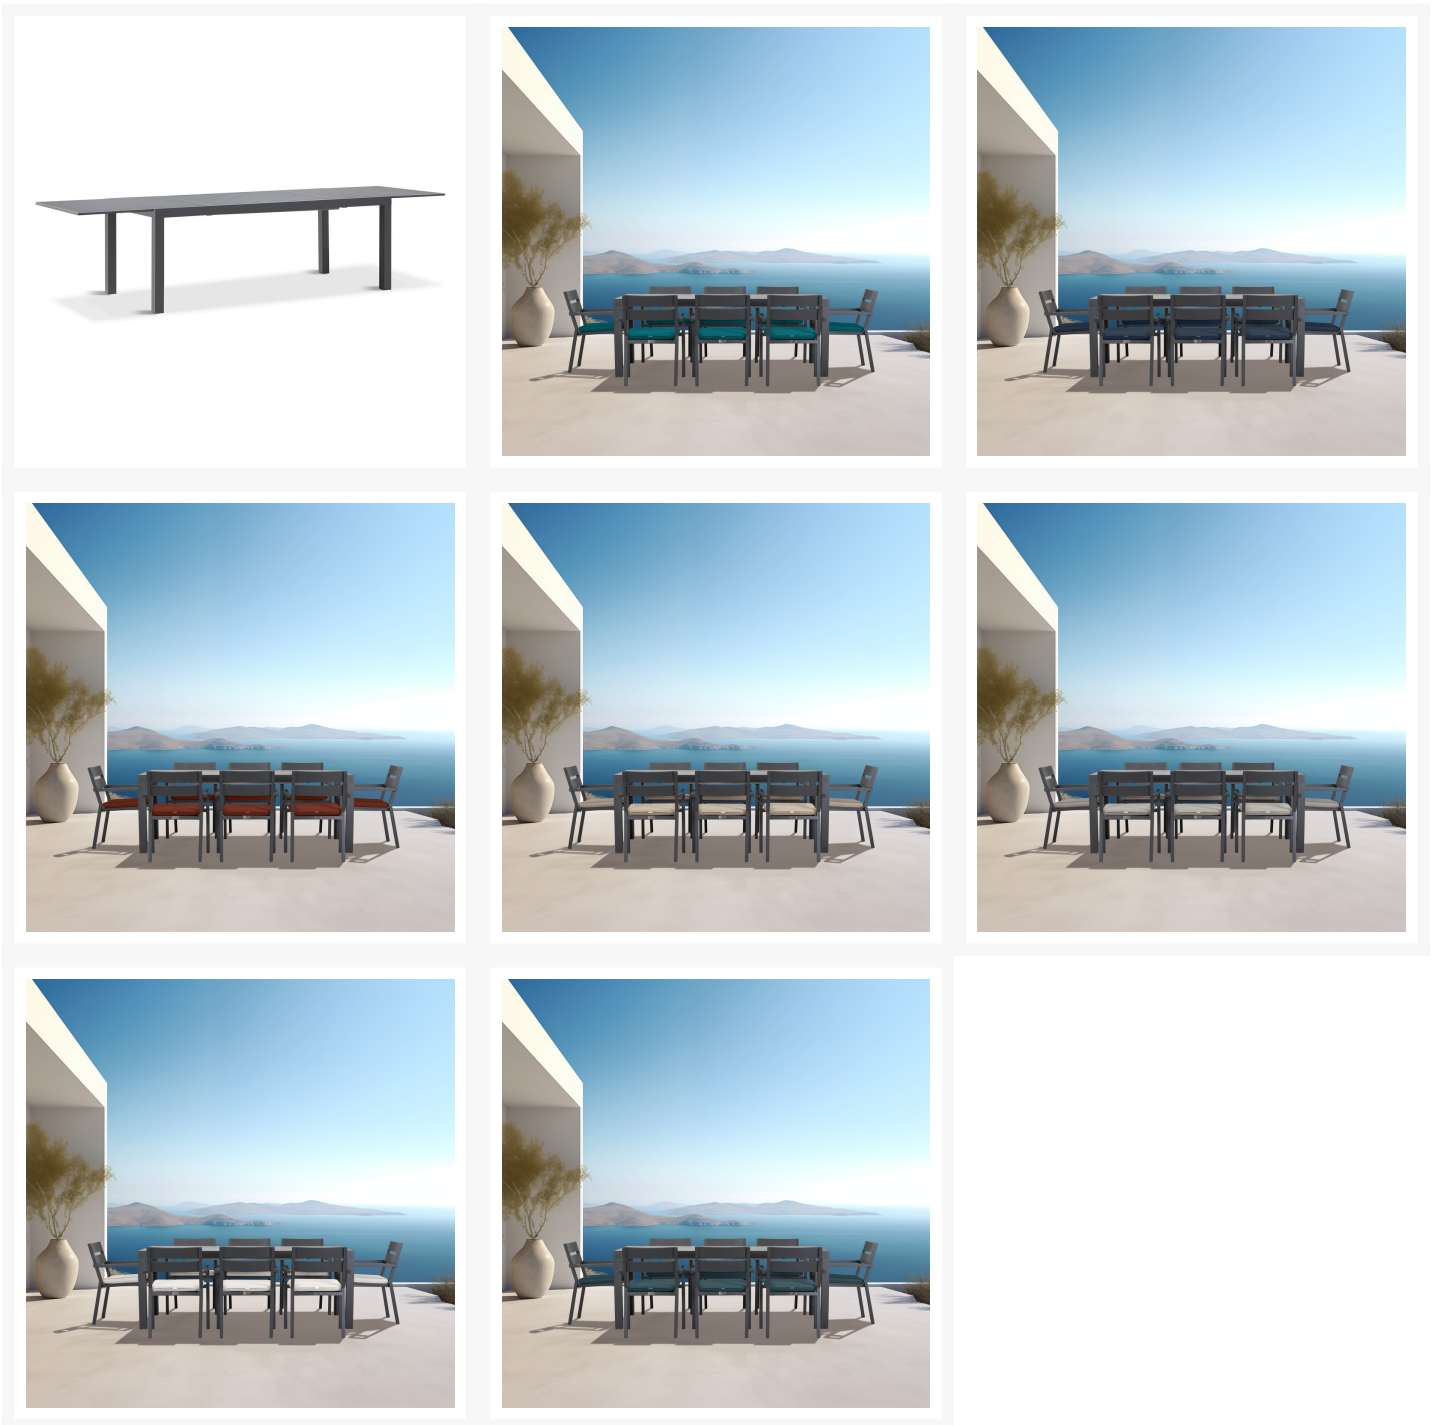

# HARMONIA LIVING

Pacifica 9 Piece Extendable Dining Set - Slate HL-PAC-SL-9EDS-C

## Description

---

The Pacifica 9 Piece Dining Set by Harmonia Living will bring refinement and relaxation to your favorite outdoor space. Enjoy the simple elegance of its plush Sunbrella cushions, gentle angles and minimalist design, perfect for patios both large and small. Its sturdy aluminum frames and fade resistant cushions are made to endure in any outdoor setting, rain or shine. Surround this set with light, natural decor for a zen vibe, or pair it with dark, bold decor to make more of a statement. The table extends to invite an additional 2 seats to the table.

## Includes

- 8x Pacifica Dining Arm Chair - Slate HL-PAC-SL-DAC

- 1x Spread Extendable Dining Table - Slate/Concrete HL-SP-SL-EXTDT-CON

## Dimensions

- Pacifica Dining Arm Chair : 22.5L x 22W x 32.75H (16 lbs.)
  - Frame Height: 32.75
  - Seat Height (No Cushion): 17
  - Seat Height (With Cushion): 19
  - Back Height: 13.75
  - Arm Height: 24.5
- Spread Extendable Dining Table : 82 - 126L x 39.25W x 30H (110 lbs.)
  - Frame Height: 30
  - Under Table Height: 26.5