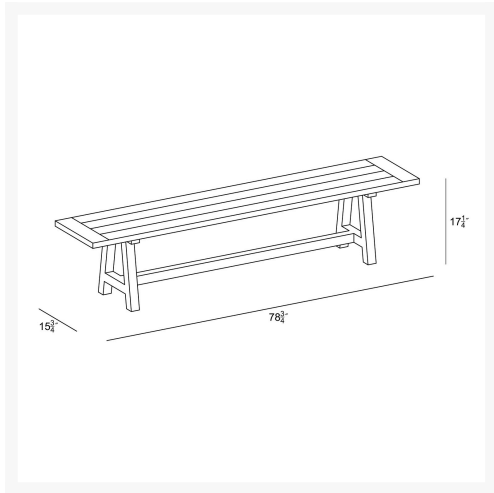

HARMONIA  
LIVING

Mill 78" Reclaimed Teak Dining Bench MILL-AL-78BNCH

Product Images

---

## Description

---

Made with integrity, sustainability and craft, the Mill 78" Reclaimed Teak Dining Bench by Harmonia Living has a modern industrial look with an eco-friendly backstory. The reclaimed teak bench top is constructed with upcycled Indonesian teak that has been acquired from deconstructed buildings and structures within the township. With sustainable practices backed by the Forest Stewardship Council (FSC) certifying our furniture is 100% reclaimed teak, skilled craftsmen repurpose this reclaimed teak into outdoor furniture that will be the centerpiece of your patio for years to come. Paired with an industrial design aluminum trestle base with a black powder-coated paint finish, for a bit of modern flair, this patio dining bench can be used indoors as well! This outdoor dining bench comfortably seats up to 3 people.

## Includes

- 1x Mill 78" Dining Bench (MILL-AL-78BNCH)

## Dimensions

- Mill 78" Dining Bench: 78.75"L x 15.75"W x 17.25"H (44 lbs.)
- Frame Height: 17.2"