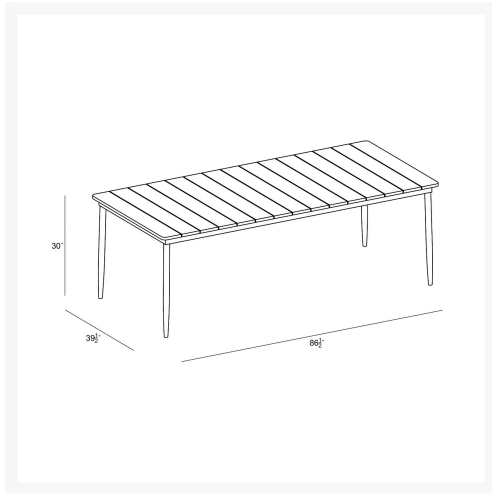

HARMONIA
LIVING

Louie 8 Seat Reclaimed Teak Patio Dining Table LOU-AL-86RCDT

Product Images

Description

The Louie 8 Seat Reclaimed Teak Patio Dining Table by Harmonia Living is appealing in its simplicity and functionality. The dining tabletop is hand crafted from FSC certified reclaimed teak which is paired with elegantly tapered legs made of durable black powder-coated aluminum. Quality craftsmanship and materials allow this mid-century style patio dining table to withstand many years outdoors in the elements, but it can also be used in indoor settings. The Louie Reclaimed Teak Dining Table is designed to accommodate 6-8 guests comfortably.

Includes

- 1x Louie 86" Rectangular Dining Table (LOU-AL-86RCDT)

Dimensions

- Louie 86" Rectangular Dining Table: 86.5"L x 39.5"W x 30"H (90 lbs.)
- Frame Height: 30"
- Under Table Height: 27.5"

Features

- Each piece is a unique work of art, handcrafted by skilled artisans who are masters working with reclaimed teak.
- Made from reclaimed from deconstructed buildings and bridges, there is no harvesting of new teak trees to make this furniture.