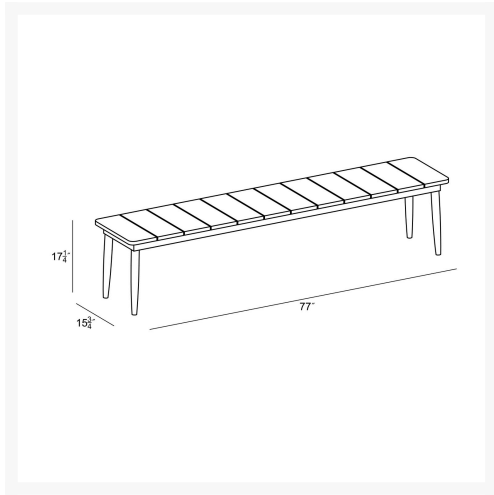

HARMONIA
LIVING

Louie 76" Reclaimed Teak Dining Bench LOU-AL-76BNCH

Product Images

Description

The Louie 76" Reclaimed Teak Dining Bench by Harmonia Living is appealing in its simplicity and functionality. The bench top is hand crafted from FSC certified reclaimed teak which is paired with elegantly tapered legs made of durable black powder-coated aluminum. Quality craftsmanship and materials allow this mid-century style dining bench to withstand years outdoors in the elements, but it can also be used in indoor settings. The Louie Reclaimed Teak Dining Bench comfortably sits up to 3 adults.

Includes

- 1x Louie 76" Dining Bench (LOU-AL-76BNCH)

Dimensions

- Louie 76" Dining Bench: 77"L x 15.75"W x 17.25"H (36 lbs.)
- Frame Height: 17.25"

Features

- Each piece is a unique work of art, handcrafted by skilled artisans who are masters working with reclaimed teak.
- Made from reclaimed from deconstructed buildings and bridges, there is no harvesting of new teak trees to make this furniture.
- Teak is dense hardwood that is naturally oily which offers benefits over other natural woods including resistance to light, heat, moisture and pest damage.