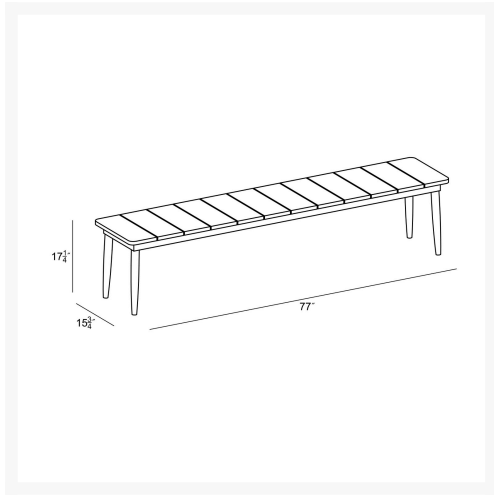

HARMONIA  
LIVING

Louie 76" Reclaimed Teak Dining Bench LOU-AL-76BNCH

Product Images

---

## Description

---

The Louie 76" Reclaimed Teak Dining Bench by Harmonia Living is appealing in its simplicity and functionality. The bench top is hand crafted from FSC certified reclaimed teak which is paired with elegantly tapered legs made of durable black powder-coated aluminum. Quality craftsmanship and materials allow this mid-century style dining bench to withstand years outdoors in the elements, but it can also be used in indoor settings. The Louie Reclaimed Teak Dining Bench comfortably sits up to 3 adults.

## Includes

- 1x Louie 76" Dining Bench (LOU-AL-76BNCH)

## Dimensions

- Louie 76" Dining Bench: 77"L x 15.75"W x 17.25"H (36 lbs.)
- Frame Height: 17.25"