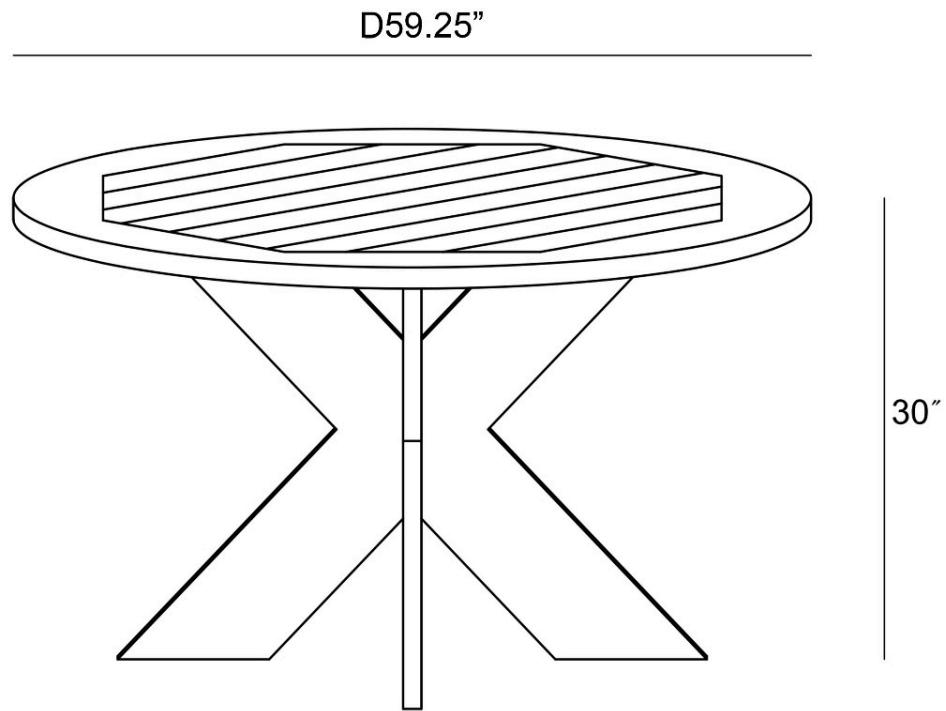

HARMONIA
LIVING

Roost 6 Seat Reclaimed Teak 59" Round Dining Table RST-TK-59RDT

Product Images

Description

Bold and imagined, the Roost 6 Seat Reclaimed Teak 59" Round Dining Table by Harmonia Living will bring modern farmhouse style to your outdoor living space. Its circular teak tabletop and crossed legs are made of 100% reclaimed teak, repurposed from Forest Stewardship Council (FSC) certified timber. Seating up to 6, the Roost 59" outdoor dining table is sustainably produced from old-growth teak and re-imagined into a beautiful heirloom piece for your backyard.

Includes

- 1x Roost 59" Round Dining Table (RST-TK-59RDT)

Dimensions

- Roost 59" Round Dining Table: x 59"W x 30"H (132 lbs.)
- Frame Height: 30"

Features

- Each piece is a unique work of art, handcrafted by skilled artisans who are masters working with reclaimed teak.
- Made from reclaimed from deconstructed buildings and bridges, there is no harvesting of new teak trees to make this furniture.
- Teak is dense hardwood that is naturally oily which offers benefits over other natural woods including resistance to light, heat, moisture and pest damage.
- Teak wood furniture will have a warm golden hue that patinas to a silvery grey over time. Letting the teak patina will not compromise the integrity of the wood, however, to keep the golden color, clean the teak furniture about once a year and apply a thin layer of teak oil.
- Made for both indoor and outdoor use.