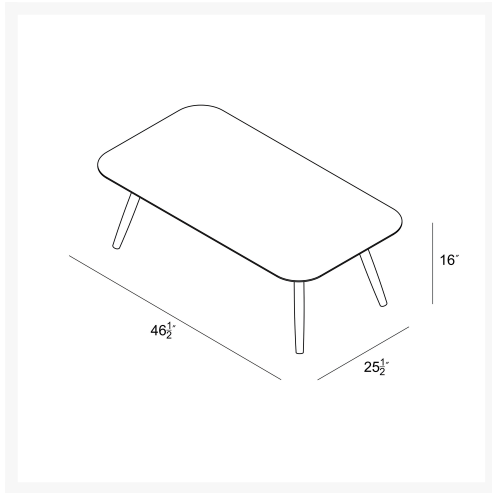

HARMONIA
LIVING

Olio Rectangular Coffee Table - Slate OLIO-SL-CT-REC

Product Images

Description

A beautiful accent piece for your patio space, the Olio Rectangular Coffee Table by Harmonia Living has a mid-century distinguished design, featuring tapered legs and a solid aluminum top. Like the Olio Square End Table, it pairs perfectly with the rest of the Olio collection including the outdoor club chair, loveseat and sofa.

Includes

- 1x Olio Rectangular Coffee Table - Slate OLIO-SL-CT-REC-TOP
- 1x OLIO-SL-CT-REC-BASE

Dimensions

- Olio Rectangular Coffee Table : 46.5L x 25.5W x 16H (23 lbs.)
 - Frame Height: 16

Features

- Durable, rust proof frames made from thick gauge aluminum with a high-quality powder coated finish that is appropriate for residential and commercial settings.
- Plastic foot glides help to protect your patio from scratching and also to help keep the furniture protected from dirt or water that can accumulate on the patio.