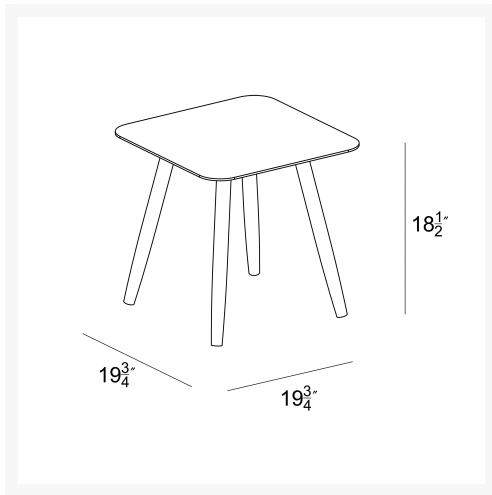

HARMONIA
LIVING

Olio Square End Table - Black OLIO-BK-ET-SQ

Product Images

Description

A beautiful accent piece for your patio space, the Olio Square End Table by Harmonia Living has a mid-century distinguished design, featuring tapered legs and a solid aluminum top. Like the Olio Rectangular Coffee Table, it pairs perfectly with the rest of the Olio collection including the outdoor club chair, loveseat and sofa.

Includes

- 1x Olio Square End Table - Black OLIO-BK-ET-SQ

Dimensions

- Olio Square End Table : 19.75L x 19.75W x 18.5H (17 lbs.)
 - Frame Height: 18.5

Features

- Durable, rust proof frames made from thick gauge aluminum with a high-quality powder coated finish that is appropriate for residential and commercial settings.
- Plastic foot glides help to protect your patio from scratching and also to help keep the furniture protected from dirt or water that can accumulate on the patio.