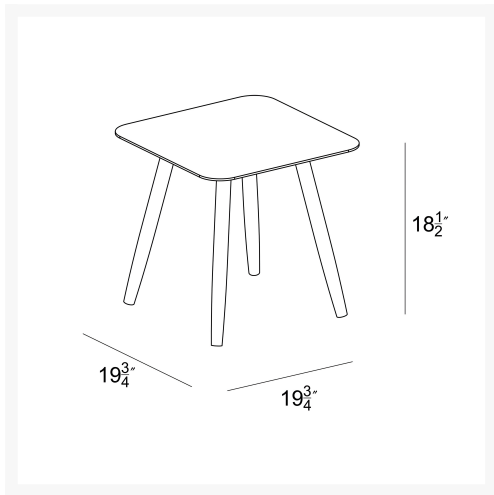

HARMONIA
LIVING

Olio Square End Table - Slate OLIO-SL-ET-SQ

Product Images

Description

A beautiful accent piece for your patio space, the Olio Square End Table by Harmonia Living has a mid-century distinguished design, featuring tapered legs and a solid aluminum top. Like the Olio Rectangular Coffee Table, it pairs perfectly with the rest of the Olio collection including the outdoor club chair, loveseat and sofa.

Includes

- 1x Olio Square End Table - Slate OLIO-SL-ET-SQ

Dimensions

- Olio Square End Table : 19.75L x 19.75W x 18.5H (17 lbs.)
 - Frame Height: 18.5

Features

- Durable, rust proof frames made from thick gauge aluminum with a high-quality powder coated finish that is appropriate for residential and commercial settings.
- Plastic foot glides help to protect your patio from scratching and also to help keep the furniture protected from dirt or water that can accumulate on the patio.