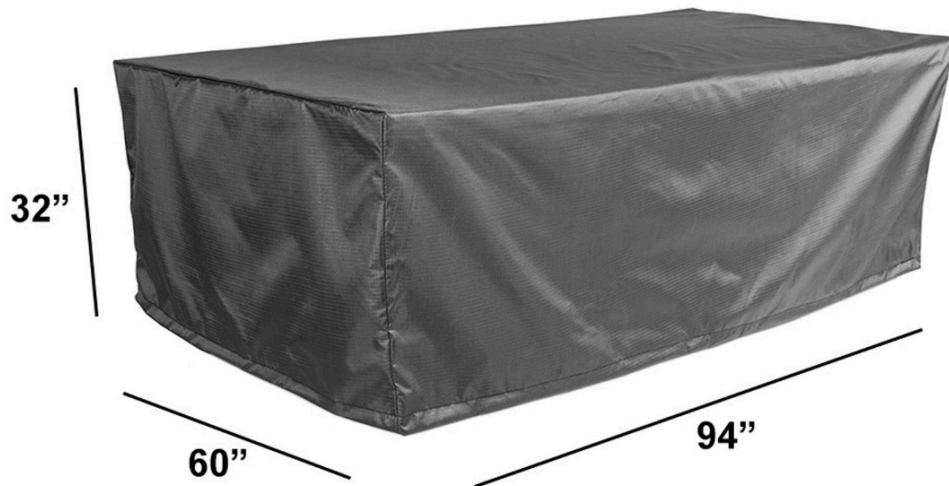

HARMONIA
LIVING

WeatherX Cover For Medium Rectangular Dining Set Up To 94" WX-DIN-94REC-GP

Product Images

Description

WeatherX covers by Harmonia Living are made using a combination of advanced Thermoplastic Polyurethane (TPU) specially designed to keep your outdoor furniture dry and looking its best for years to come. Taking cues from performance mountaineering apparel, WeatherX covers are designed to breathe, allowing trapped vapor to escape while keeping rain out. This solves the problem with lesser covers, which can trap moisture, causing mold and mildew. And finally, adjustable drawstring hem cords help keep covers secure on stormy days..

Includes

- 1x WeatherX Cover For Medium Rectangular Dining Set Up To 94" (WX-DIN-94REC-GP)

Dimensions

- WeatherX Cover For Medium Rectangular Dining Set Up To 94": 94"L x 60"W x 32"H (7 lbs.)

Features

- Revolutionary breathable layers avoid mold and mildew.
- SGS tested for water resistance > 10,000mm H₂O, UV blockage > 99.95%, and superior wear & tear resistance.
- Drawstring at the base of the cover secures cover in place.
- Durable, anti-tearing, anti-cracking, anti-scratch, anti-wrinkle fabric.
- Solution dyed polyester material for superior fade resistance.
- Durable 3-layer 200D solution dyed fabric reinforced with 480D thread withstands temperatures of -35F - 350F.