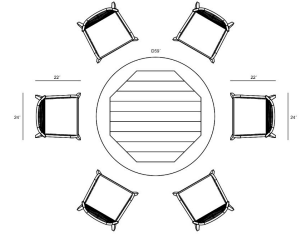

HARMONIA
LIVING

Carl Roost 6 Seat Reclaimed Teak and Rope Dining Set CARL-TK-SET542

Product Images

Description

Bold and imagined, the Carl Roost 6 Seat Reclaimed Teak and Rope Dining Set by Harmonia Living will bring modern farmhouse style to your outdoor living space. Its 59" circular teak tabletop and crossed legs are made of 100% reclaimed teak, repurposed from Forest Stewardship Council (FSC) certified timber. The Roost 59" Round Reclaimed Teak Dining Table is paired with 6 Carl Reclaimed Teak and Rope Dining Arm Chairs featuring a blend of intricate rope design and repurposed old-growth teak. The rope itself is twisted strands of high-density polyethylene (HDPE), crafted to form a sturdy, compact in scale, comfortable seat and back. This one-of-a-kind piece of outdoor dining set is of the highest quality and comfort built to be long-lasting and in-style for years to come.

Includes

- 1x Roost 59" Round Dining Table RST-TK-59RDT
- 6x Carl Dining Side Chair CARL-RP-DSC

Dimensions

- Roost 59" Round Dining Table: 59W x 30H (132 lbs.)
 - Frame Height: 30
- Carl Dining Side Chair: 24L x 22W x 32H (18 lbs.)
 - Frame Height: 32
 - Seat Height (No Cushion): 18.75
 - Back Height: 13.25
 - Arm Height: 21.25