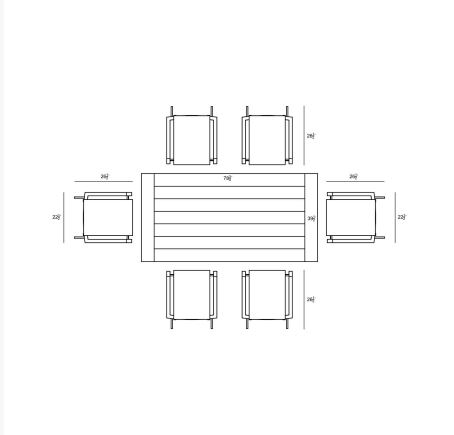

HARMONIA LIVING

Lift Mill 6 Seat Reclaimed Teak Patio Dining Set LIFT-BK-SET530

Product Images

Description

Made with integrity, sustainability and artistic craftsmanship, the Lift Mill 6 Seat Reclaimed Teak Patio Dining Set by Harmonia Living has a modern industrial look with an eco-friendly backstory. The Mill 6-Seat Reclaimed Teak Outdoor Dining Table is constructed with upcycled Indonesian teak that has been acquired from deconstructed buildings and structures, which means no trees were harvested to construct this dining table. With sustainable practices backed by the Forest Stewardship Council (FSC) certifying our furniture is 100% reclaimed teak, skilled craftsmen repurpose this reclaimed teak into outdoor furniture that will be the centerpiece of your patio for years to come. The Mill table top is paired with an industrial style aluminum trestle base which is finished in a durable black powder-coating. This set also features our popular Lift Dining Arm Chairs for a modern flair. These stackable dining chairs are low maintenance due to their powder coated aluminum frames and the durable textline seat and back are designed for cushion-free comfort.

Includes

- 1x Mill 78" Rectangular Dining Table MILL-AL-78RCDT
- 6x Lift Dining Arm Chair - Black/Black HL-LIFT-BK-DAC-BK

Dimensions

- Mill 78" Rectangular Dining Table: 78.75L x 39.5W x 30H (122 lbs.)
 - Frame Height: 30
 - Under Table Height: 29
- Lift Dining Arm Chair : 22.5L x 26.5W x 34.25H (6 lbs.)
 - Frame Height: 34.25
 - Seat Height (No Cushion): 17.75
 - Back Height: 16.5
 - Arm Height: 25.25