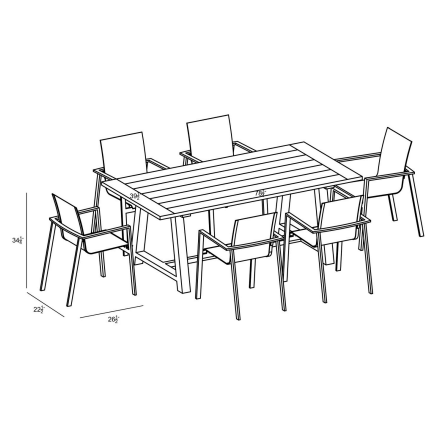

HARMONIA LIVING

Lift Mill 6 Seat Reclaimed Teak Patio Dining Set LIFT-BK-SET530

Product Images

Description

Made with integrity, sustainability and artistic craftsmanship, the Lift Mill 6 Seat Reclaimed Teak Patio Dining Set by Harmonia Living has a modern industrial look with an eco-friendly backstory. The Mill 6-Seat Reclaimed Teak Outdoor Dining Table is constructed with upcycled Indonesian teak that has been acquired from deconstructed buildings and structures, which means no trees were harvested to construct this dining table. With sustainable practices backed by the Forest Stewardship Council (FSC) certifying our furniture is 100% reclaimed teak, skilled craftsmen repurpose this reclaimed teak into outdoor furniture that will be the centerpiece of your patio for years to come. The Mill table top is paired with an industrial style aluminum trestle base which is finished in a durable black powder-coating. This set also features our popular Lift Dining Arm Chairs for a modern flair. These stackable dining chairs are low maintenance due to their powder coated aluminum frames and the durable textline seat and back are designed for cushion-free comfort.

Includes

- 1x Mill 78" Rectangular Dining Table MILL-AL-78RCDT
- 6x Lift Dining Arm Chair - Black/Black HL-LIFT-BK-DAC-BK

Dimensions

- Mill 78" Rectangular Dining Table: 78.75L x 39.5W x 30H (122 lbs.)
 - Frame Height: 30
 - Under Table Height: 29
- Lift Dining Arm Chair : 22.5L x 26.5W x 34.25H (6 lbs.)
 - Frame Height: 34.25
 - Seat Height (No Cushion): 17.75
 - Back Height: 16.5
 - Arm Height: 25.25