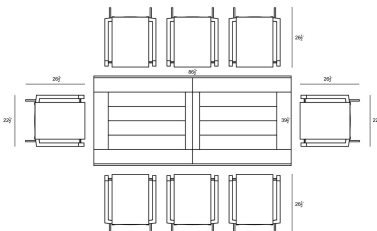

HARMONIA LIVING

Lift Communal 8 Seat Extendable Reclaimed Teak Dining Set LIFT-BK-SET590

Product Images

Description

The Lift Communal 8 Seat Extendable Reclaimed Teak Dining Set by Harmonia Living brings mixed material design and flexibility to your outdoor living space. The included Communal Reclaimed Teak Outdoor Extension Dining Table is brought to life by gifted craftsmen utilizing old-growth teak as a 100% repurposed material balanced with a powder-coated aluminum base. This set also features (8) of our popular Lift Dining Armchairs for a clean modern look. These stackable dining chairs are low maintenance due to their powder coated aluminum frames and the durable textelene seat and back are designed for cushion-free comfort. To extend the Communal Reclaimed Teak Outdoor Extension Dining Table simply pull each end of the tabletop apart to expose the hidden leaf section, flip the leaf over and push the sides of the table towards the leaf. 1 person can easily operate extending or closing the table. Designed to seat 8 when the leaf is not in use, when fully extended, this table will seat up to 12 people if additional chairs are added to this set.

Includes

- 1x Communal Extendable Dining Table CMNL-BK-EXTDT
- 8x Lift Dining Arm Chair - Black/Black HL-LIFT-BK-DAC-BK

Dimensions

- Communal Extendable Dining Table: 86.5 - 134L x 39.5W x 30H (170 lbs.)
 - Frame Height: 30
- Lift Dining Arm Chair : 22.5L x 26.5W x 34.25H (6 lbs.)
 - Frame Height: 34.25
 - Seat Height (No Cushion): 17.75
 - Back Height: 16.5
 - Arm Height: 25.25