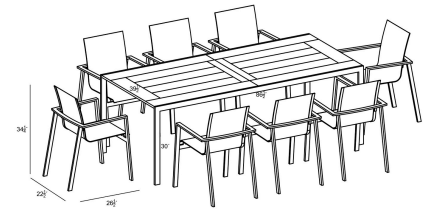

HARMONIA LIVING

Lift Communal 8 Seat Extendable Reclaimed Teak Dining Set LIFT-BK-SET590

Product Images

Description

The Lift Communal 8 Seat Extendable Reclaimed Teak Dining Set by Harmonia Living brings mixed material design and flexibility to your outdoor living space. The included Communal Reclaimed Teak Outdoor Extension Dining Table is brought to life by gifted craftsmen utilizing old-growth teak as a 100% repurposed material balanced with a powder-coated aluminum base. This set also features (8) of our popular Lift Dining Armchairs for a clean modern look. These stackable dining chairs are low maintenance due to their powder coated aluminum frames and the durable textelene seat and back are designed for cushion-free comfort. To extend the Communal Reclaimed Teak Outdoor Extension Dining Table simply pull each end of the tabletop apart to expose the hidden leaf section, flip the leaf over and push the sides of the table towards the leaf. 1 person can easily operate extending or closing the table. Designed to seat 8 when the leaf is not in use, when fully extended, this table will seat up to 12 people if additional chairs are added to this set.

Includes

- 1x Communal Extendable Dining Table CMNL-BK-EXTDT
- 8x Lift Dining Arm Chair - Black/Black HL-LIFT-BK-DAC-BK

Dimensions

- Communal Extendable Dining Table: 86.5 - 134L x 39.5W x 30H (170 lbs.)
 - Frame Height: 30
- Lift Dining Arm Chair : 22.5L x 26.5W x 34.25H (6 lbs.)
 - Frame Height: 34.25
 - Seat Height (No Cushion): 17.75
 - Back Height: 16.5
 - Arm Height: 25.25