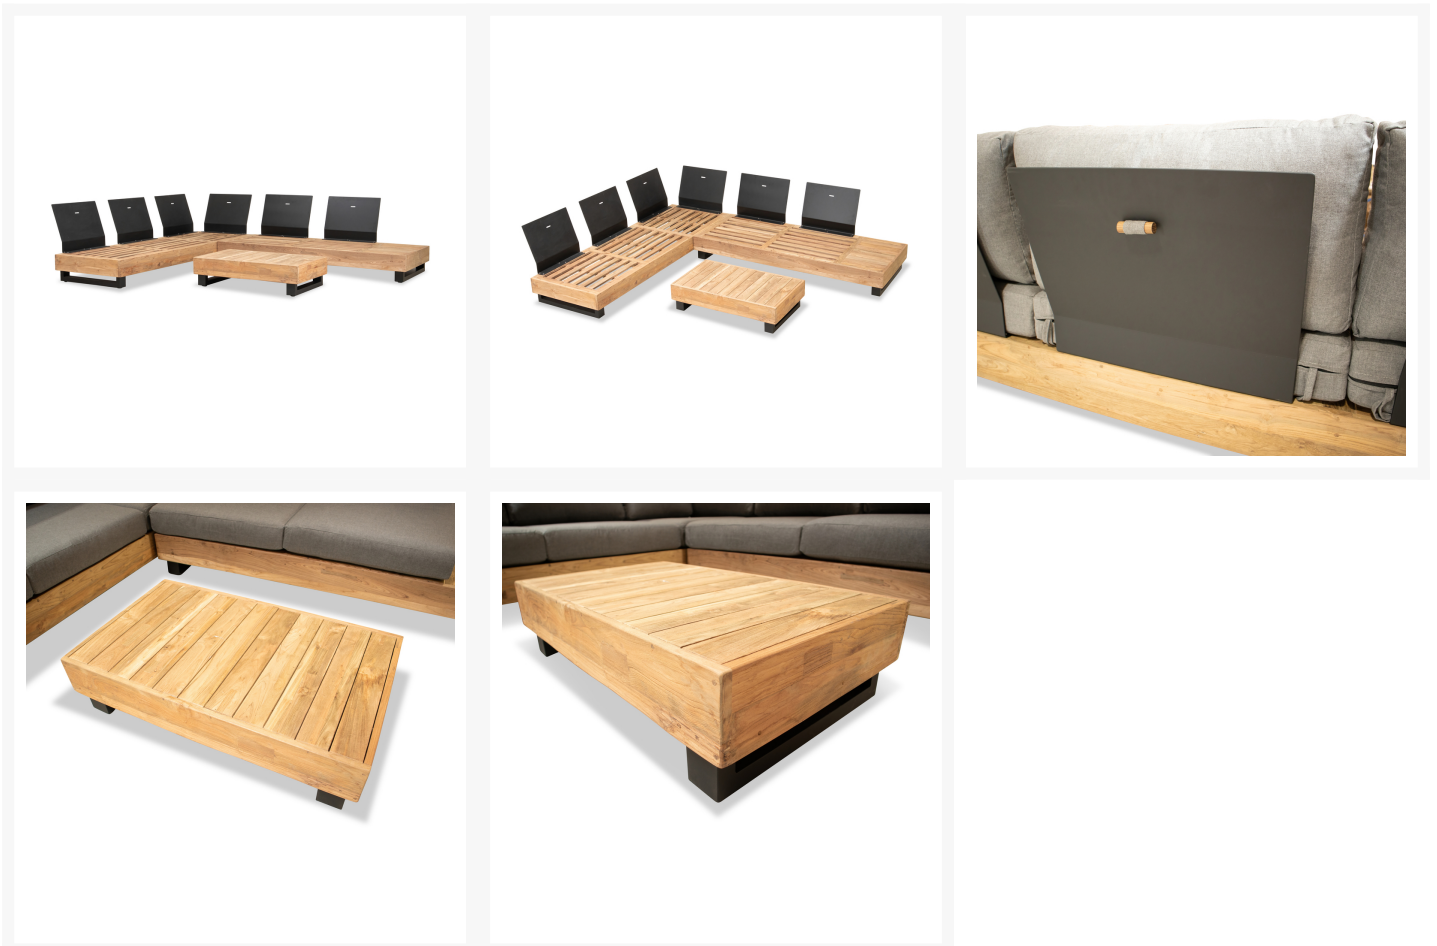

HARMONIA LIVING

Meld 5 to 6 Seat Reclaimed Teak Sectional Set w/ Coffee Table MLD-AL-SET261

Product Images

Description

The Meld Reclaimed Teak Outdoor Sectional Set with Coffee Table by Harmonia Living is a modern and functional addition to any outdoor or patio setting. This low-profile piece is simplistic yet inviting, providing a sense of comfort and natural touch to your outdoor environment. The reclaimed teak used can be traced back to its origins in Indonesia, where the 100% reclaimed timber is collected from ruins of buildings and repurposed to create a work of art in the form of the Meld Reclaimed Teak Outdoor Sectional Set. The back rests and legs are made of powder-coated aluminum to withstand the elements for years to come. Paired with plush, made in the USA, outdoor cushions constructed using Sunbrella, Revolution or Outdura fabric the cushions covers come complete with zippers for easy washing. Enjoy the stylishly integrated side table plus this configuration includes the matching Meld Coffee Table. And finally, the back cushions craftily attach to the sectional frame to keep the cushions safely in place even in windy conditions.

Includes

- 1x Meld Sofa Sectional MLD-AL-SSEC
- 1x Meld Loveseat Sectional MLD-AL-LSSEC
- 1x Meld Rectangular Coffee Table MLD-AL-CT-REC

Dimensions

- Meld Sofa Sectional: 98L x 30W x 32H (127 lbs.)
 - Frame Height: 10.25
 - Seat Height (No Cushion): 15.75

- Meld Loveseat Sectional: 83L x 30W x 32H (105 lbs.)
 - Frame Height: 10.25
 - Seat Height (No Cushion): 15.75
- Meld Rectangular Coffee Table: 39.5L x 29.5W x 10.25H (62 lbs.)
 - Frame Height: 10.25