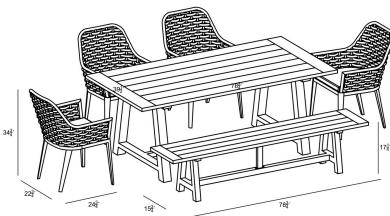

HARMONIA
LIVING

Parlor Mill 6 to 7 Seat Reclaimed Teak Outdoor Dining Set w/ Bench PAR-BK-SET551

Product Images

Description

The Parlor Mill 6 to 7 Seat Reclaimed Teak Outdoor Dining Set w/ Bench Set delivers exceptional quality, durability, and modern aesthetics at an attractive price point. Starting with the table, this set includes the Mill 6-Seat Reclaimed Teak Outdoor Dining Table that is constructed using 100% reclaimed teak combined with an industrial style aluminum trestle base which is finished in a black powder-coating. Next, the included (4) Parlor Dining Chairs are stackable outdoor dining chair design featuring a comfortable cushion and high back. A durable powder-coated aluminum frame in a matte finish is intertwined with wide bands of weather-resistant olefin fabric strapping to create a signature style statement. And finally, this outdoor dining set is completed with (1) Mill 78" Reclaimed Teak Dining Bench which is large enough to accommodate up to 3 adults. The result is a high style, durable and ecofriendly outdoor dining set with room for 6 or 7 adults.

Includes

- 4x Parlor Dining Chair - Black HL-PAR-BK-DAC-CAR
- 1x Mill 78" Rectangular Dining Table MILL-AL-78RCDT
- 1x Mill 78" Dining Bench MILL-AL-78BNCH

Dimensions

- Parlor Dining Chair : 22.75L x 24.75W x 34.75H (16 lbs.)
 - Frame Height: 34.75
 - Seat Height (No Cushion): 17
 - Seat Height (With Cushion): 19.25
 - Back Height: 15.5
 - Arm Height: 25
- Mill 78" Rectangular Dining Table: 78.75L x 39.5W x 30H (122 lbs.)
 - Frame Height: 30
 - Under Table Height: 29
- Mill 78" Dining Bench : 78.75L x 15.75W x 17.25H (44 lbs.)
 - Frame Height: 17.2