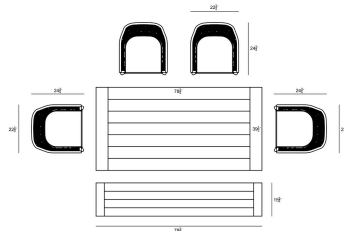

HARMONIA
LIVING

Parlor Mill 6 to 7 Seat Reclaimed Teak Outdoor Dining Set w/ Bench PAR-BK-SET551

Product Images

Description

The Parlor Mill 6 to 7 Seat Reclaimed Teak Outdoor Dining Set w/ Bench Set delivers exceptional quality, durability, and modern aesthetics at an attractive price point. Starting with the table, this set includes the Mill 6-Seat Reclaimed Teak Outdoor Dining Table that is constructed using 100% reclaimed teak combined with an industrial style aluminum trestle base which is finished in a black powder-coating. Next, the included (4) Parlor Dining Chairs are stackable outdoor dining chair design featuring a comfortable cushion and high back. A durable powder-coated aluminum frame in a matte finish is intertwined with wide bands of weather-resistant olefin fabric strapping to create a signature style statement. And finally, this outdoor dining set is completed with (1) Mill 78" Reclaimed Teak Dining Bench which is large enough to accommodate up to 3 adults. The result is a high style, durable and ecofriendly outdoor dining set with room for 6 or 7 adults.

Includes

- 4x Parlor Dining Chair - Black HL-PAR-BK-DAC-CAR
- 1x Mill 78" Rectangular Dining Table MILL-AL-78RCDT
- 1x Mill 78" Dining Bench MILL-AL-78BNCH

Dimensions

- Parlor Dining Chair : 22.75L x 24.75W x 34.75H (16 lbs.)
 - Frame Height: 34.75
 - Seat Height (No Cushion): 17
 - Seat Height (With Cushion): 19.25
 - Back Height: 15.5
 - Arm Height: 25
- Mill 78" Rectangular Dining Table: 78.75L x 39.5W x 30H (122 lbs.)
 - Frame Height: 30
 - Under Table Height: 29
- Mill 78" Dining Bench : 78.75L x 15.75W x 17.25H (44 lbs.)
 - Frame Height: 17.2