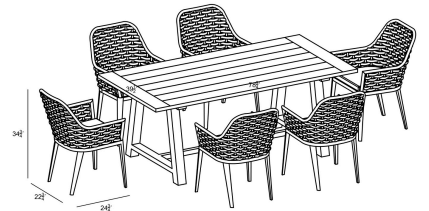

HARMONIA LIVING

Parlor Mill 6 Seat Reclaimed Teak Patio Dining Set PAR-BK-SET530

Product Images

Description

The Parlor Mill 6 Seat Reclaimed Teak Patio Dining Set delivers exceptional quality, durability, and modern aesthetics at an attractive price point. Starting with the table, this set includes the Mill 6-Seat Reclaimed Teak Outdoor Dining Table that is constructed using 100% reclaimed teak combined with an industrial style aluminum trestle base which is finished in a black powder-coating. Next, the included (6) Parlor Dining Chairs are stackable outdoor dining chair design featuring a comfortable cushion and high back. A durable powder-coated aluminum frame in a matte finish is intertwined with wide bands of weather-resistant olefin fabric strapping to create a signature style statement. The result is a high style, durable and ecofriendly outdoor dining set with plenty of room for 6 adults.

Includes

- 6x Parlor Dining Chair - Black HL-PAR-BK-DAC-CAR
- 1x Mill 78" Rectangular Dining Table MILL-AL-78RCDT

Dimensions

- Parlor Dining Chair : 22.75L x 24.75W x 34.75H (16 lbs.)
 - Frame Height: 34.75
 - Seat Height (No Cushion): 17
 - Seat Height (With Cushion): 19.25
 - Back Height: 15.5
 - Arm Height: 25
- Mill 78" Rectangular Dining Table: 78.75L x 39.5W x 30H (122 lbs.)
 - Frame Height: 30
 - Under Table Height: 29