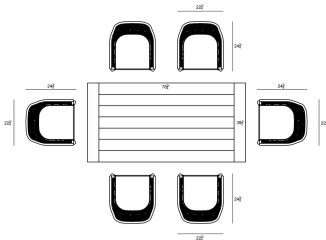

HARMONIA LIVING

Parlor Mill 6 Seat Reclaimed Teak Patio Dining Set PAR-BK-SET530

Product Images

Description

The Parlor Mill 6 Seat Reclaimed Teak Patio Dining Set delivers exceptional quality, durability, and modern aesthetics at an attractive price point. Starting with the table, this set includes the Mill 6-Seat Reclaimed Teak Outdoor Dining Table that is constructed using 100% reclaimed teak combined with an industrial style aluminum trestle base which is finished in a black powder-coating. Next, the included (6) Parlor Dining Chairs are stackable outdoor dining chair design featuring a comfortable cushion and high back. A durable powder-coated aluminum frame in a matte finish is intertwined with wide bands of weather-resistant olefin fabric strapping to create a signature style statement. The result is a high style, durable and ecofriendly outdoor dining set with plenty of room for 6 adults.

Includes

- 6x Parlor Dining Chair - Black HL-PAR-BK-DAC-CAR
- 1x Mill 78" Rectangular Dining Table MILL-AL-78RCDT

Dimensions

- Parlor Dining Chair : 22.75L x 24.75W x 34.75H (16 lbs.)
 - Frame Height: 34.75
 - Seat Height (No Cushion): 17
 - Seat Height (With Cushion): 19.25
 - Back Height: 15.5
 - Arm Height: 25
- Mill 78" Rectangular Dining Table: 78.75L x 39.5W x 30H (122 lbs.)
 - Frame Height: 30
 - Under Table Height: 29