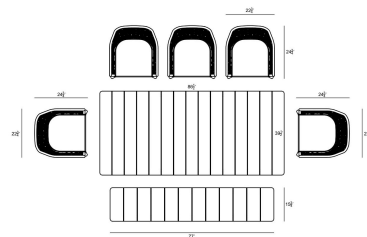

HARMONIA LIVING

Parlor Louie 7 to 8 Seat Reclaimed Teak Dining Set w/ Bench PAR-BK-SET581

Product Images

Description

The Parlor Louie 7 to 8 Seat Reclaimed Teak Dining Set w/ Bench by Harmonia Living is a mid-century, mixed material, and ecofriendly outdoor dining option. The table and bench are made using 100% upcycled FSC certified reclaimed teak. To compliment the natural weather resistance of teak, the tapered legs are made of powder-coated aluminum, making this outdoor dining set an environmentally friendly and durable choice. Included in the set is (1) Louie 8 Seat Reclaimed Teak Patio Dining Table LOU-AL-86RCTD. The included (1) Louie 76" Reclaimed Teak Dining Bench LOU-AL-76BNCH comfortably seats up to 3 adults. And finally, the included (5) Parlor Dining Chairs are stackable outdoor dining chair design featuring a comfortable cushion and high back. A durable powder-coated aluminum frame in a matte finish is intertwined with wide bands of weather-resistant olefin fabric strapping to create a signature style statement. This outdoor dining set is crafted by local artists; designed with high quality outdoor for durability while adding a naturally pleasing mid-century aesthetic to your patio.

Includes

- 5x Parlor Dining Chair - Black HL-PAR-BK-DAC-CAR
- 1x Louie 86" Rectangular Dining Table LOU-AL-86RCTD
- 1x Louie 76" Dining Bench LOU-AL-76BNCH

Dimensions

- Parlor Dining Chair : 22.75L x 24.75W x 34.75H (16 lbs.)
 - Frame Height: 34.75
 - Seat Height (No Cushion): 17
 - Seat Height (With Cushion): 19.25
 - Back Height: 15.5
 - Arm Height: 25
- Louie 86" Rectangular Dining Table: 86.5L x 39.5W x 30H (90 lbs.)
 - Frame Height: 30
 - Under Table Height: 27.5
- Louie 76" Dining Bench : 77L x 15.75W x 17.25H (36 lbs.)
 - Frame Height: 17.25