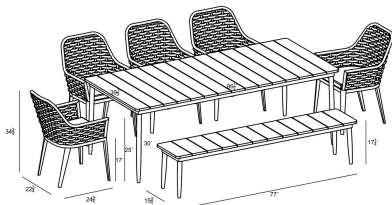

HARMONIA LIVING

Parlor Louie 7 to 8 Seat Reclaimed Teak Dining Set w/ Bench PAR-BK-SET581

Product Images

Description

The Parlor Louie 7 to 8 Seat Reclaimed Teak Dining Set w/ Bench by Harmonia Living is a mid-century, mixed material, and ecofriendly outdoor dining option. The table and bench are made using 100% upcycled FSC certified reclaimed teak. To compliment the natural weather resistance of teak, the tapered legs are made of powder-coated aluminum, making this outdoor dining set an environmentally friendly and durable choice. Included in the set is (1) Louie 8 Seat Reclaimed Teak Patio Dining Table LOU-AL-86RCTD. The included (1) Louie 76" Reclaimed Teak Dining Bench LOU-AL-76BNCH comfortably seats up to 3 adults. And finally, the included (5) Parlor Dining Chairs are stackable outdoor dining chair design featuring a comfortable cushion and high back. A durable powder-coated aluminum frame in a matte finish is intertwined with wide bands of weather-resistant olefin fabric strapping to create a signature style statement. This outdoor dining set is crafted by local artists; designed with high quality outdoor for durability while adding a naturally pleasing mid-century aesthetic to your patio.

Includes

- 5x Parlor Dining Chair - Black HL-PAR-BK-DAC-CAR
- 1x Louie 86" Rectangular Dining Table LOU-AL-86RCTD
- 1x Louie 76" Dining Bench LOU-AL-76BNCH

Dimensions

- Parlor Dining Chair : 22.75L x 24.75W x 34.75H (16 lbs.)
 - Frame Height: 34.75
 - Seat Height (No Cushion): 17
 - Seat Height (With Cushion): 19.25
 - Back Height: 15.5
 - Arm Height: 25
- Louie 86" Rectangular Dining Table: 86.5L x 39.5W x 30H (90 lbs.)
 - Frame Height: 30
 - Under Table Height: 27.5
- Louie 76" Dining Bench : 77L x 15.75W x 17.25H (36 lbs.)
 - Frame Height: 17.25