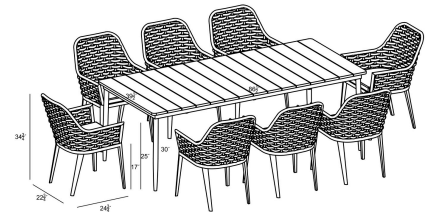

HARMONIA LIVING

Parlor Louie 8 Seat Reclaimed Teak Patio Dining Set PAR-BK-SET560

Product Images

Description

The Parlor Louie 8 Seat Reclaimed Teak Patio Dining Set by Harmonia Living is a mid-century, mixed material, and ecofriendly outdoor dining option. The table is made with 100% upcycled FSC certified reclaimed teak. To compliment the natural weather resistance of teak, the tapered legs are made of powder-coated aluminum, making this outdoor dining set an environmentally friendly and durable choice. Included in the set is (1) Louie 8 Seat Reclaimed Teak Patio Dining Table LOU-AL-86RCDT paired with (8) Parlor Dining Chairs which are a stackable outdoor dining chair design featuring a comfortable cushion and high back. A durable powder-coated aluminum frame in matte finish is intertwined with wide bands of weather-resistant olefin fabric strapping to create a signature style statement. This outdoor dining set is crafted by local artists; designed with high quality outdoor materials for durability while adding a naturally pleasing mid-century aesthetic to your patio.

Includes

- 8x Parlor Dining Chair - Black HL-PAR-BK-DAC-CAR
- 1x Louie 86" Rectangular Dining Table LOU-AL-86RCDT

Dimensions

- Parlor Dining Chair : 22.75L x 24.75W x 34.75H (16 lbs.)
 - Frame Height: 34.75
 - Seat Height (No Cushion): 17
 - Seat Height (With Cushion): 19.25
 - Back Height: 15.5
 - Arm Height: 25
- Louie 86" Rectangular Dining Table: 86.5L x 39.5W x 30H (90 lbs.)
 - Frame Height: 30
 - Under Table Height: 27.5