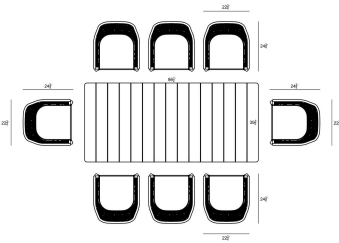

HARMONIA LIVING

Parlor Louie 8 Seat Reclaimed Teak Patio Dining Set PAR-BK-SET560

Product Images

Description

The Parlor Louie 8 Seat Reclaimed Teak Patio Dining Set by Harmonia Living is a mid-century, mixed material, and ecofriendly outdoor dining option. The table is made with 100% upcycled FSC certified reclaimed teak. To compliment the natural weather resistance of teak, the tapered legs are made of powder-coated aluminum, making this outdoor dining set an environmentally friendly and durable choice. Included in the set is (1) Louie 8 Seat Reclaimed Teak Patio Dining Table LOU-AL-86RCDT paired with (8) Parlor Dining Chairs which are a stackable outdoor dining chair design featuring a comfortable cushion and high back. A durable powder-coated aluminum frame in matte finish is intertwined with wide bands of weather-resistant olefin fabric strapping to create a signature style statement. This outdoor dining set is crafted by local artists; designed with high quality outdoor materials for durability while adding a naturally pleasing mid-century aesthetic to your patio.

Includes

- 8x Parlor Dining Chair - Black HL-PAR-BK-DAC-CAR
- 1x Louie 86" Rectangular Dining Table LOU-AL-86RCDT

Dimensions

- Parlor Dining Chair : 22.75L x 24.75W x 34.75H (16 lbs.)
 - Frame Height: 34.75
 - Seat Height (No Cushion): 17
 - Seat Height (With Cushion): 19.25
 - Back Height: 15.5
 - Arm Height: 25
- Louie 86" Rectangular Dining Table: 86.5L x 39.5W x 30H (90 lbs.)
 - Frame Height: 30
 - Under Table Height: 27.5