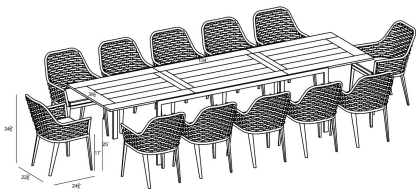

HARMONIA LIVING

Parlor Communal 12 Seat Extendable Reclaimed Teak Dining Set PAR-BK-SET593

Product Images

Description

The Parlor Communal 12 Seat Extendable Reclaimed Teak Dining Set by Harmonia Living brings mixed material design and flexibility to your outdoor living space. The included Communal Reclaimed Teak Outdoor Extension Dining Table is brought to life by gifted craftsmen utilizing old-growth teak as a 100% repurposed material balanced with a powder-coated aluminum base. To extend the Communal Reclaimed Teak Outdoor Extension Dining Table simply pull each end of the tabletop apart to expose the hidden leaf section, flip the leaf over and push the sides of the table towards the leaf. 1 person can easily operate extending or closing the table. Designed to seat 8 when the leaf is not in use, when fully extended. Paired with (12) Parlor Dining Chairs which are a stackable outdoor dining chair design featuring a comfortable cushion and high back. A durable powder-coated aluminum frame in a matte finish is intertwined with wide bands of weather-resistant olefin fabric strapping to create a signature style statement.

Includes

- 12x Parlor Dining Chair - Black HL-PAR-BK-DAC-CAR
- 1x Communal Extendable Dining Table CMNL-BK-EXTDT

Dimensions

- Parlor Dining Chair : 22.75L x 24.75W x 34.75H (16 lbs.)
 - Frame Height: 34.75
 - Seat Height (No Cushion): 17
 - Seat Height (With Cushion): 19.25
 - Back Height: 15.5
 - Arm Height: 25
- Communal Extendable Dining Table: 86.5 - 134L x 39.5W x 30H (170 lbs.)
 - Frame Height: 30