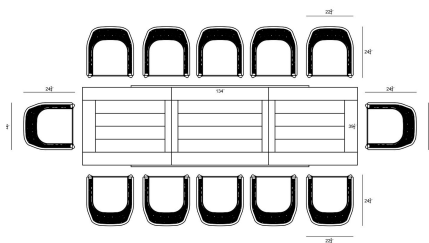

HARMONIA LIVING

Parlor Communal 12 Seat Extendable Reclaimed Teak Dining Set PAR-BK-SET593

Product Images

Description

The Parlor Communal 12 Seat Extendable Reclaimed Teak Dining Set by Harmonia Living brings mixed material design and flexibility to your outdoor living space. The included Communal Reclaimed Teak Outdoor Extension Dining Table is brought to life by gifted craftsmen utilizing old-growth teak as a 100% repurposed material balanced with a powder-coated aluminum base. To extend the Communal Reclaimed Teak Outdoor Extension Dining Table simply pull each end of the tabletop apart to expose the hidden leaf section, flip the leaf over and push the sides of the table towards the leaf. 1 person can easily operate extending or closing the table. Designed to seat 8 when the leaf is not in use, when fully extended. Paired with (12) Parlor Dining Chairs which are a stackable outdoor dining chair design featuring a comfortable cushion and high back. A durable powder-coated aluminum frame in a matte finish is intertwined with wide bands of weather-resistant olefin fabric strapping to create a signature style statement.

Includes

- 12x Parlor Dining Chair - Black HL-PAR-BK-DAC-CAR
- 1x Communal Extendable Dining Table CMNL-BK-EXTDT

Dimensions

- Parlor Dining Chair : 22.75L x 24.75W x 34.75H (16 lbs.)
 - Frame Height: 34.75
 - Seat Height (No Cushion): 17
 - Seat Height (With Cushion): 19.25
 - Back Height: 15.5
 - Arm Height: 25
- Communal Extendable Dining Table: 86.5 - 134L x 39.5W x 30H (170 lbs.)
 - Frame Height: 30