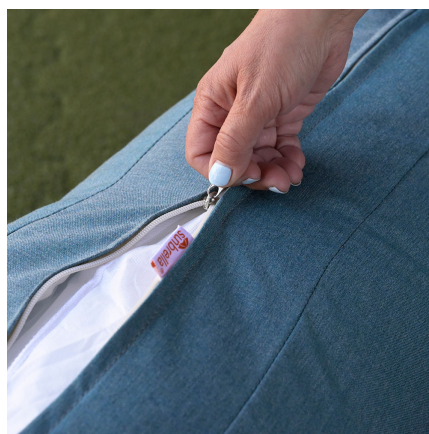

HARMONIA
LIVING

Alto 3 Piece Chat Set - Slate/Pebble Gray ALTO-SL-PG-SET104

Product Images

Description

Mixed materials, stunning proportions and modern lines are the hallmark of the Alto collection by Harmonia Living. The powder coated, thick gauge, and rust proof aluminum frames are complemented with braided Olefin rope armrests that are both visually appealing and functional. The wrapped armrests give padding as well as heat moderation to improve comfort during hot or cold days. Alto's scale and ergonomics were deliberately chosen to provide deep seating comfort that anyone can appreciate. The modern Alto collection is complete with plush, zippered outdoor cushions made in America from Sunbrella, Revolution and Outdura fabrics to withstand the outdoors year after year in both Residential and Commercial settings

Includes

- 2x Alto Club Chair - Slate/Pebble Gray ALTO-SL-PG-CC
- 1x Mason End Table - Natural HL-MAS-ET-NTL

Dimensions

- Alto Club Chair : 30.25L x 31W x 34H (22 lbs.)
 - Frame Height: 28
 - Seat Height (No Cushion): 12
 - Seat Height (With Cushion): 17.5
 - Back Height: 16
 - Arm Height: 24.75
- Mason End Table : 17.75L x 17.75W x 22H (40 lbs.)
 - Frame Height: 22