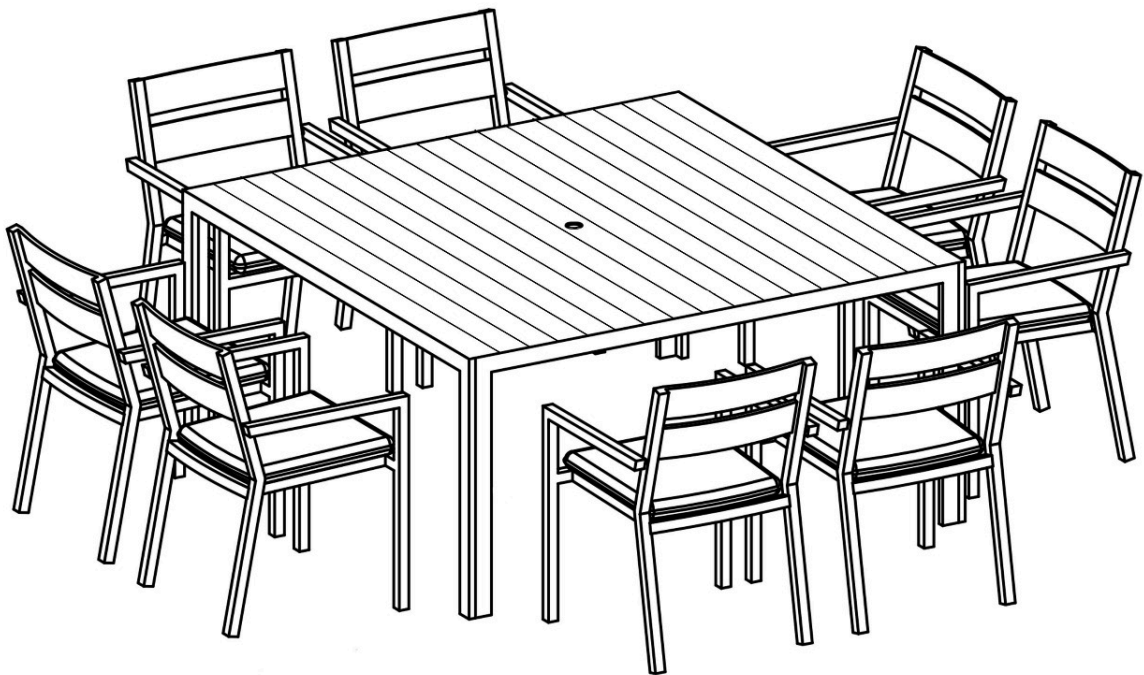

HARMONIA LIVING

Pacifica Classic 8 Seat Square Dining Set - Black PAC-BK-SET561

Product Images

Description

Bring refinement and relaxation to your favorite outdoor space with the Pacifica Classic 8 Seat Square Dining Set by Harmonia Living. This table's durable, lightweight aluminum frame is designed to withstand the elements, making it ideal for frequent use, cleaning, and even rainfall. The Pacifica dining chair's simple elegance with gentle angles and minimalist design is perfect for patios both large and small. Its sturdy aluminum frame and fade-resistant cushions are made to endure in any outdoor setting, rain or shine. Surround this dining set with light, natural decor for a zen vibe, or pair it with dark, bold decor to make more of a statement.

Includes

- 1x Classic Aluminum 8-Seater Square Dining Table - Black CSAL-BK-8SQDT
- 8x Pacifica Dining Arm Chair - Black HL-PAC-BK-DAC

Dimensions

- Classic Aluminum 8-Seater Square Dining Table : 63L x 63W x 29.5H (80 lbs.)
 - Frame Height: 29.5
- Pacifica Dining Arm Chair : 22.5L x 22W x 32.75H (16 lbs.)
 - Frame Height: 32.75
 - Seat Height (No Cushion): 17
 - Seat Height (With Cushion): 19
 - Back Height: 13.75