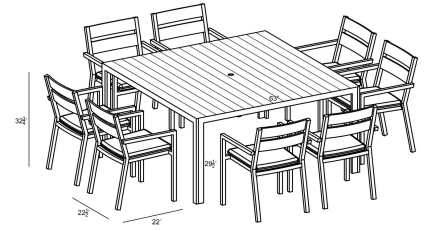

HARMONIA LIVING

Pacifica Classic 8 Seat Square Dining Set - Black PAC-BK-SET561

Product Images

Description

Bring refinement and relaxation to your favorite outdoor space with the Pacifica Classic 8 Seat Square Dining Set by Harmonia Living. This table's durable, lightweight aluminum frame is designed to withstand the elements, making it ideal for frequent use, cleaning, and even rainfall. The Pacifica dining chair's simple elegance with gentle angles and minimalist design is perfect for patios both large and small. Its sturdy aluminum frame and fade-resistant cushions are made to endure in any outdoor setting, rain or shine. Surround this dining set with light, natural decor for a zen vibe, or pair it with dark, bold decor to make more of a statement.

Includes

- 1x Classic Aluminum 8-Seater Square Dining Table - Black CSAL-BK-8SQDT
- 8x Pacifica Dining Arm Chair - Black HL-PAC-BK-DAC

Dimensions

- Classic Aluminum 8-Seater Square Dining Table : 63L x 63W x 29.5H (80 lbs.)
 - Frame Height: 29.5
- Pacifica Dining Arm Chair : 22.5L x 22W x 32.75H (16 lbs.)
 - Frame Height: 32.75
 - Seat Height (No Cushion): 17
 - Seat Height (With Cushion): 19
 - Back Height: 13.75