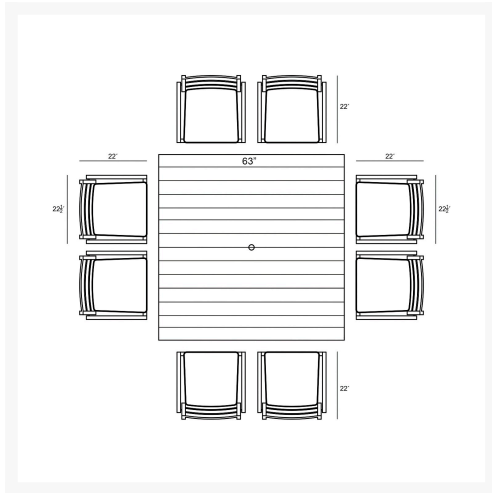

HARMONIA LIVING

Pacifica Classic 8 Seat Square Dining Set - Black PAC-BK-SET561

Product Images

Description

Bring refinement and relaxation to your favorite outdoor space with the Pacifica Classic 8 Seat Square Dining Set by Harmonia Living. This table's durable, lightweight aluminum frame is designed to withstand the elements, making it ideal for frequent use, cleaning, and even rainfall. The Pacifica dining chair's simple elegance with gentle angles and minimalist design is perfect for patios both large and small. Its sturdy aluminum frame and fade-resistant cushions are made to endure in any outdoor setting, rain or shine. Surround this dining set with light, natural decor for a zen vibe, or pair it with dark, bold decor to make more of a statement.

Includes

- 1x Classic Aluminum 8-Seater Square Dining Table - Black CSAL-BK-8SQDT
- 8x Pacifica Dining Arm Chair - Black HL-PAC-BK-DAC

Dimensions

- Classic Aluminum 8-Seater Square Dining Table : 63L x 63W x 29.5H (80 lbs.)
 - Frame Height: 29.5
- Pacifica Dining Arm Chair : 22.5L x 22W x 32.75H (16 lbs.)
 - Frame Height: 32.75
 - Seat Height (No Cushion): 17
 - Seat Height (With Cushion): 19
 - Back Height: 13.75