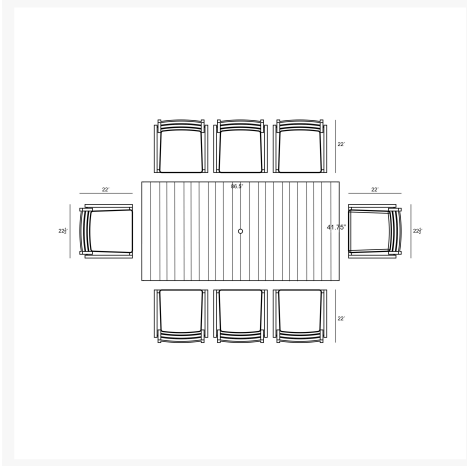

# HARMONIA LIVING

Pacifica Classic 8 Seat Rectangular Dining Set - Slate PAC-SL-SET560

## Description

Bring refinement and relaxation to your favorite outdoor space with the Pacifica Classic 8 Seat Rectangular Dining Set by Harmonia Living. This table's durable, lightweight aluminum frame is designed to withstand the elements, making it ideal for frequent use, cleaning, and even rainfall. The Pacifica dining chair's simple elegance with gentle angles and minimalist design is perfect for patios both large and small. Its sturdy aluminum frame and fade-resistant cushions are made to endure in any outdoor setting, rain or shine. Surround this dining set with light, natural decor for a zen vibe, or pair it with dark, bold decor to make more of a statement.

## Includes

- 8x Pacifica Dining Arm Chair - Slate HL-PAC-SL-DAC

- 1x Classic Aluminum 8-Seater Rectangular Dining Table - Slate CSAL-SL-8RCDT

## Dimensions

- Pacifica Dining Arm Chair : 22.5L x 22W x 32.75H (16 lbs.)
  - Frame Height: 32.75
  - Seat Height (No Cushion): 17
  - Seat Height (With Cushion): 19
  - Back Height: 13.75
  - Arm Height: 24.5
- Classic Aluminum 8-Seater Rectangular Dining Table : 86.5L x 41.75W x 29.5H (80 lbs.)
  - Frame Height: 29.5