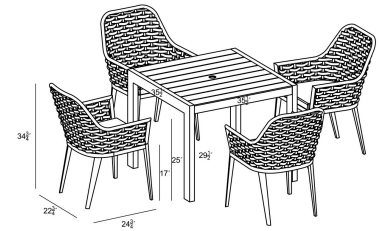

HARMONIA
LIVING

Parlor Classic 4 Seat Square Dining Table - Black PAR-BK-SET510

Product Images

Description

The Parlor Classic 4 Seat Square Dining Table by Harmonia Living provides the perfect complement to any outdoor setting, from beach-side deck to urban rooftop. This table's durable, lightweight aluminum frame is designed to withstand the elements, making it ideal for frequent use, cleaning, and even rainfall. Classic, stately olefin fabric strapped chairs boast a design that evokes another era in durable, rust-resistant materials. As rich in character as it is in functionality, this Harmonia Living dining set sets the stage for the perfect outdoor meal with your loved ones!

Includes

- 4x Parlor Dining Chair - Black HL-PAR-BK-DAC-CAR
- 1x Classic Aluminum 4-Seater Square Dining Table - Black CSAL-BK-4SQDT

Dimensions

- Parlor Dining Chair : 22.75L x 24.75W x 34.75H (16 lbs.)
 - Frame Height: 34.75
 - Seat Height (No Cushion): 17
 - Seat Height (With Cushion): 19.25
 - Back Height: 15.5
 - Arm Height: 25
- Classic Aluminum 4-Seater Square Dining Table : 35.5L x 35.5W x 29.5H (35 lbs.)
 - Frame Height: 29.5

Features

- Durable, rust proof frames made from thick gauge aluminum with a high-quality powder coated finish that is appropriate for residential and commercial settings.
- Padded Olefin rope seat bucket contoured for comfort.
- Stackable design makes storage and transportation easy.
- Pre-cut umbrella hole fits umbrellas with a pole diameter up to 1.5" and includes a matching umbrella hole cover.
- Plastic foot glides help to protect your patio from scratching and also to help keep the furniture protected from dirt or water that can accumulate on the patio.
- Includes dining seat pad for additional comfort.