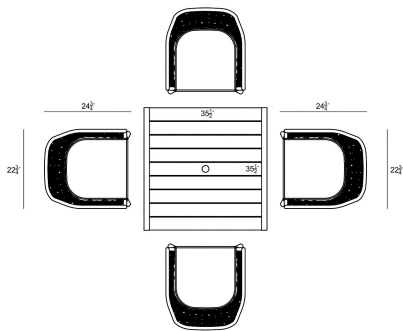

HARMONIA
LIVING

Parlor Classic 4 Seat Square Dining Table - Black PAR-BK-SET510

Product Images

Description

The Parlor Classic 4 Seat Square Dining Table by Harmonia Living provides the perfect complement to any outdoor setting, from beach-side deck to urban rooftop. This table's durable, lightweight aluminum frame is designed to withstand the elements, making it ideal for frequent use, cleaning, and even rainfall. Classic, stately olefin fabric strapped chairs boast a design that evokes another era in durable, rust-resistant materials. As rich in character as it is in functionality, this Harmonia Living dining set sets the stage for the perfect outdoor meal with your loved ones!

Includes

- 4x Parlor Dining Chair - Black HL-PAR-BK-DAC-CAR
- 1x Classic Aluminum 4-Seater Square Dining Table - Black CSAL-BK-4SQDT

Dimensions

- Parlor Dining Chair : 22.75L x 24.75W x 34.75H (16 lbs.)
 - Frame Height: 34.75
 - Seat Height (No Cushion): 17
 - Seat Height (With Cushion): 19.25
 - Back Height: 15.5
 - Arm Height: 25
- Classic Aluminum 4-Seater Square Dining Table : 35.5L x 35.5W x 29.5H (35 lbs.)
 - Frame Height: 29.5