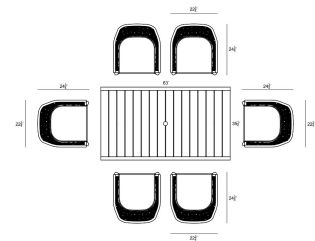

Description

The Parlor Classic 6 Seat Rectangular Dining Table Set by Harmonia Living provides the perfect complement to any outdoor setting, from beach-side deck to urban rooftop. This table's durable, lightweight aluminum frame is designed to withstand the elements, making it ideal for frequent use, cleaning, and even rainfall. Classic, stately olefin fabric strapped chairs boast a design that evokes another era in durable, rust-resistant materials. As rich in character as it is in functionality, this Harmonia Living dining set sets the stage for the perfect outdoor meal with your loved ones!

Includes

- 6x Parlor Dining Chair - Black HL-PAR-BK-DAC-CAR
- 1x Classic Aluminum 6-Seater Rectangular Dining Table - Black CSAL-BK-6RCDT