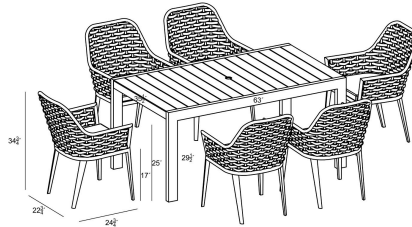

## Description

The Parlor Classic 6 Seat Rectangular Dining Table Set by Harmonia Living provides the perfect complement to any outdoor setting, from beach-side deck to urban rooftop. This table's durable, lightweight aluminum frame is designed to withstand the elements, making it ideal for frequent use, cleaning, and even rainfall. Classic, stately olefin fabric strapped chairs boast a design that evokes another era in durable, rust-resistant materials. As rich in character as it is in functionality, this Harmonia Living dining set sets the stage for the perfect outdoor meal with your loved ones!

## Includes

- 6x Parlor Dining Chair - Black HL-PAR-BK-DAC-CAR
- 1x Classic Aluminum 6-Seater Rectangular Dining Table - Black CSAL-BK-6RCDT

## Dimensions

- Parlor Dining Chair : 22.75L x 24.75W x 34.75H (16 lbs.)
  - Frame Height: 34.75
  - Seat Height (No Cushion): 17
  - Seat Height (With Cushion): 19.25
  - Back Height: 15.5
  - Arm Height: 25
- Classic Aluminum 6-Seater Rectangular Dining Table : 63L x 35.5W x 29.5H (70 lbs.)
  - Frame Height: 29.5

## Features

- Durable, rust proof frames made from thick gauge aluminum with a high-quality powder coated finish that is appropriate for residential and commercial settings.
- Padded Olefin rope seat bucket contoured for comfort.
- Stackable design makes storage and transportation easy.
- Pre-cut umbrella hole fits umbrellas with a pole diameter up to 1.5" and includes a matching umbrella hole cover.
- Plastic foot glides help to protect your patio from scratching and also to help keep the furniture protected from dirt or water that can accumulate on the patio.
- Includes dining seat pad for additional comfort.