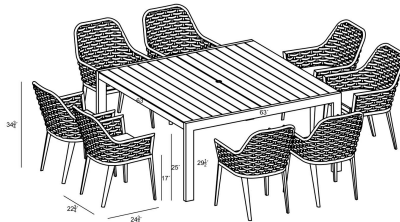

HARMONIA
LIVING

Parlor Classic 8 Seat Square Dining Set - Black PAR-BK-SET561

Product Images

Description

The Parlor Classic 8 Seat Square Dining Table Set by Harmonia Living provides the perfect complement to any outdoor setting, from beach-side deck to urban rooftop. This table's durable, lightweight aluminum frame is designed to withstand the elements, making it ideal for frequent use, cleaning, and even rainfall. Classic, stately olefin fabric strapped chairs boast a design that evokes another era in durable, rust-resistant materials. As rich in character as it is in functionality, this Harmonia Living dining set sets the stage for the perfect outdoor meal with your loved ones!

Includes

- 8x Parlor Dining Chair - Black HL-PAR-BK-DAC-CAR
- 1x Classic Aluminum 8-Seater Rectangular Dining Table - Black CSAL-BK-8RCDT

Dimensions

- Parlor Dining Chair : 22.75L x 24.75W x 34.75H (16 lbs.)
 - Frame Height: 34.75
 - Seat Height (No Cushion): 17
 - Seat Height (With Cushion): 19.25
 - Back Height: 15.5
 - Arm Height: 25
- Classic Aluminum 8-Seater Rectangular Dining Table : 86.5L x 41.75W x 29.5H (80 lbs.)
 - Frame Height: 29.5

Features

- Durable, rust proof frames made from thick gauge aluminum with a high-quality powder coated finish that is appropriate for residential and commercial settings.
- Padded Olefin rope seat bucket contoured for comfort.
- Stackable design makes storage and transportation easy.
- Pre-cut umbrella hole fits umbrellas with a pole diameter up to 1.5" and includes a matching umbrella hole cover.
- Plastic foot glides help to protect your patio from scratching and also to help keep the furniture protected from dirt or water that can accumulate on the patio.
- Includes dining seat pad for additional comfort.