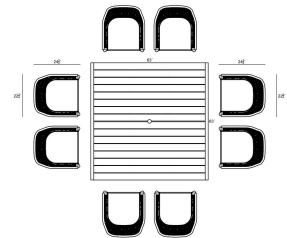

HARMONIA
LIVING

Parlor Classic 8 Seat Square Dining Set - Black PAR-BK-SET561

Product Images

Description

The Parlor Classic 8 Seat Square Dining Table Set by Harmonia Living provides the perfect complement to any outdoor setting, from beach-side deck to urban rooftop. This table's durable, lightweight aluminum frame is designed to withstand the elements, making it ideal for frequent use, cleaning, and even rainfall. Classic, stately olefin fabric strapped chairs boast a design that evokes another era in durable, rust-resistant materials. As rich in character as it is in functionality, this Harmonia Living dining set sets the stage for the perfect outdoor meal with your loved ones!

Includes

- 8x Parlor Dining Chair - Black HL-PAR-BK-DAC-CAR
- 1x Classic Aluminum 8-Seater Rectangular Dining Table - Black CSAL-BK-8RCDT

Dimensions

- Parlor Dining Chair : 22.75L x 24.75W x 34.75H (16 lbs.)
 - Frame Height: 34.75
 - Seat Height (No Cushion): 17
 - Seat Height (With Cushion): 19.25
 - Back Height: 15.5
 - Arm Height: 25
- Classic Aluminum 8-Seater Rectangular Dining Table : 86.5L x 41.75W x 29.5H (80 lbs.)
 - Frame Height: 29.5

Features

- Durable, rust proof frames made from thick gauge aluminum with a high-quality powder coated finish that is appropriate for residential and commercial settings.
- Padded Olefin rope seat bucket contoured for comfort.
- Stackable design makes storage and transportation easy.
- Pre-cut umbrella hole fits umbrellas with a pole diameter up to 1.5" and includes a matching umbrella hole cover.
- Plastic foot glides help to protect your patio from scratching and also to help keep the furniture protected from dirt or water that can accumulate on the patio.
- Includes dining seat pad for additional comfort.