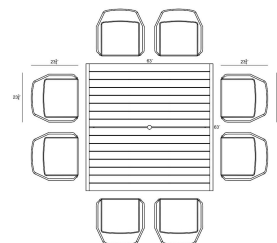

HARMONIA  
LIVING

Tailor Classic 8 Seat Square Dining Table - Black TA-BK-SET561

Product Images

---

## Dimensions

- Tailor Dining Chair : 23.75L x 23.75W x 32.75H (9 lbs.)
  - Frame Height: 32.75
  - Seat Height (No Cushion): 17
  - Seat Height (With Cushion): 19.25
  - Back Height: 13.5
  - Arm Height: 26
- Classic Aluminum 8-Seater Square Dining Table : 63L x 63W x 29.5H (80 lbs.)
  - Frame Height: 29.5