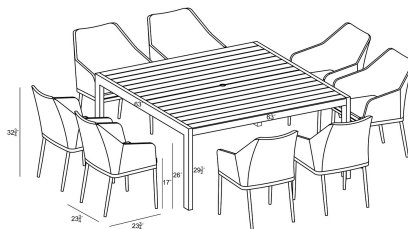

HARMONIA  
LIVING

Tailor Classic 8 Seat Square Dining Table - Black TA-BK-SET561

Product Images

---

## Description

Sophistication and versatility converge with the Tailor Classic 8 Seat Square Dining Table Set by Harmonia Living. This table's durable, lightweight aluminum frame is designed to withstand the elements, making it ideal for frequent use, cleaning, and even rainfall. Tailor dining chairs bring the intimate style of the indoors outside with fine materials, including weather-resistant Texteline mixed with olefin fibers and powder-coated aluminum frames. Add a touch of class to your outdoor patio space with this timeless Harmonia Living dining set.

## Dimensions

- Tailor Dining Chair : 23.75L x 23.75W x 32.75H (9 lbs.)
  - Frame Height: 32.75
  - Seat Height (No Cushion): 17
  - Seat Height (With Cushion): 19.25
  - Back Height: 13.5
  - Arm Height: 26
- Classic Aluminum 8-Seater Square Dining Table : 63L x 63W x 29.5H (80 lbs.)
  - Frame Height: 29.5

## Features

- Durable, rust proof frames made from thick gauge aluminum with a high-quality powder coated finish that is appropriate for residential and commercial settings.
- Padded Olefin rope seat bucket contoured for comfort.
- Upholstered "indoor look" dining chair for outdoor use.
- Stackable design makes storage and transportation easy.
- Pre-cut umbrella hole fits umbrellas with a pole diameter up to 1.5" and includes a matching umbrella hole cover.
- Plastic foot glides help to protect your patio from scratching and also to help keep the furniture protected from dirt or water that can accumulate on the patio.
- Includes dining seat pad for additional comfort.