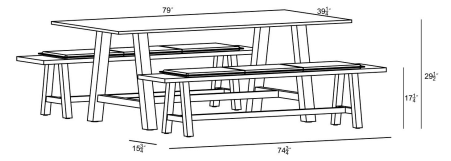

HARMONIA
LIVING

Commons 8 Seat Dining Set w/ Benches COM-SL-3BDS

Product Images

Description

Industrial Chic style made maintenance free with the Commons 3 Piece Bench Dining Set. The concrete-look Commons Trestle Dining Table is carefully crafted from a fully welded and powder coated frame combined with a proprietary Al-Stone concrete table top. Al-Stone is made from rust-proof aluminum with a heat and vacuum applied laminate that is incredibly realistic and scratch resistant. Eclectic and accommodating, the Commons 3 Piece Bench Dining Set is the perfect way to make your guests feel at home, outdoors.

Includes

- 1x Commons Trestle Dining Table HL-COM-SL-79DT-CON
- 2x Commons Trestle Dining Bench HL-COM-SL-3DB-CON-SIL

Dimensions

- Commons Trestle Dining Table: 79L x 39.25W x 29.5H (73 lbs.)
 - Frame Height: 29.5
 - Under Table Height: 27.75
- Commons Trestle Dining Bench: 74.75L x 15.75W x 17.25H (31 lbs.)
 - Frame Height: 17.25
 - Seat Height (No Cushion): 17.25
 - Seat Height (With Cushion): 18.25