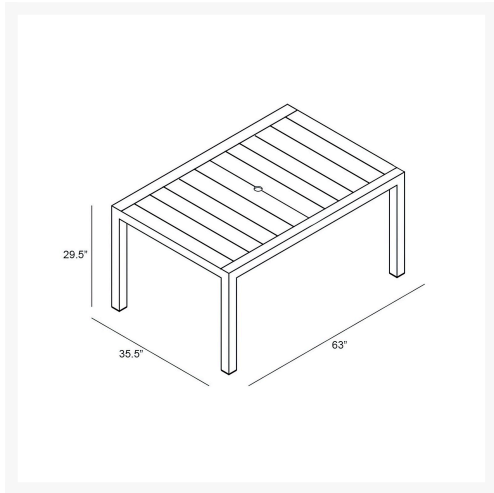

HARMONIA  
LIVING

Classic Aluminum 63" Rectangular Dining Table - Black CSAL-BK-6RCDT

Product Images

---

## Includes

- 1x Classic Aluminum 6-Seater Rectangular Dining Table - Black CSAL-BK-6RCDT

## Dimensions

- Classic Aluminum 6-Seater Rectangular Dining Table : 63L x 35.5W x 29.5H (70 lbs.)
  - Frame Height: 29.5